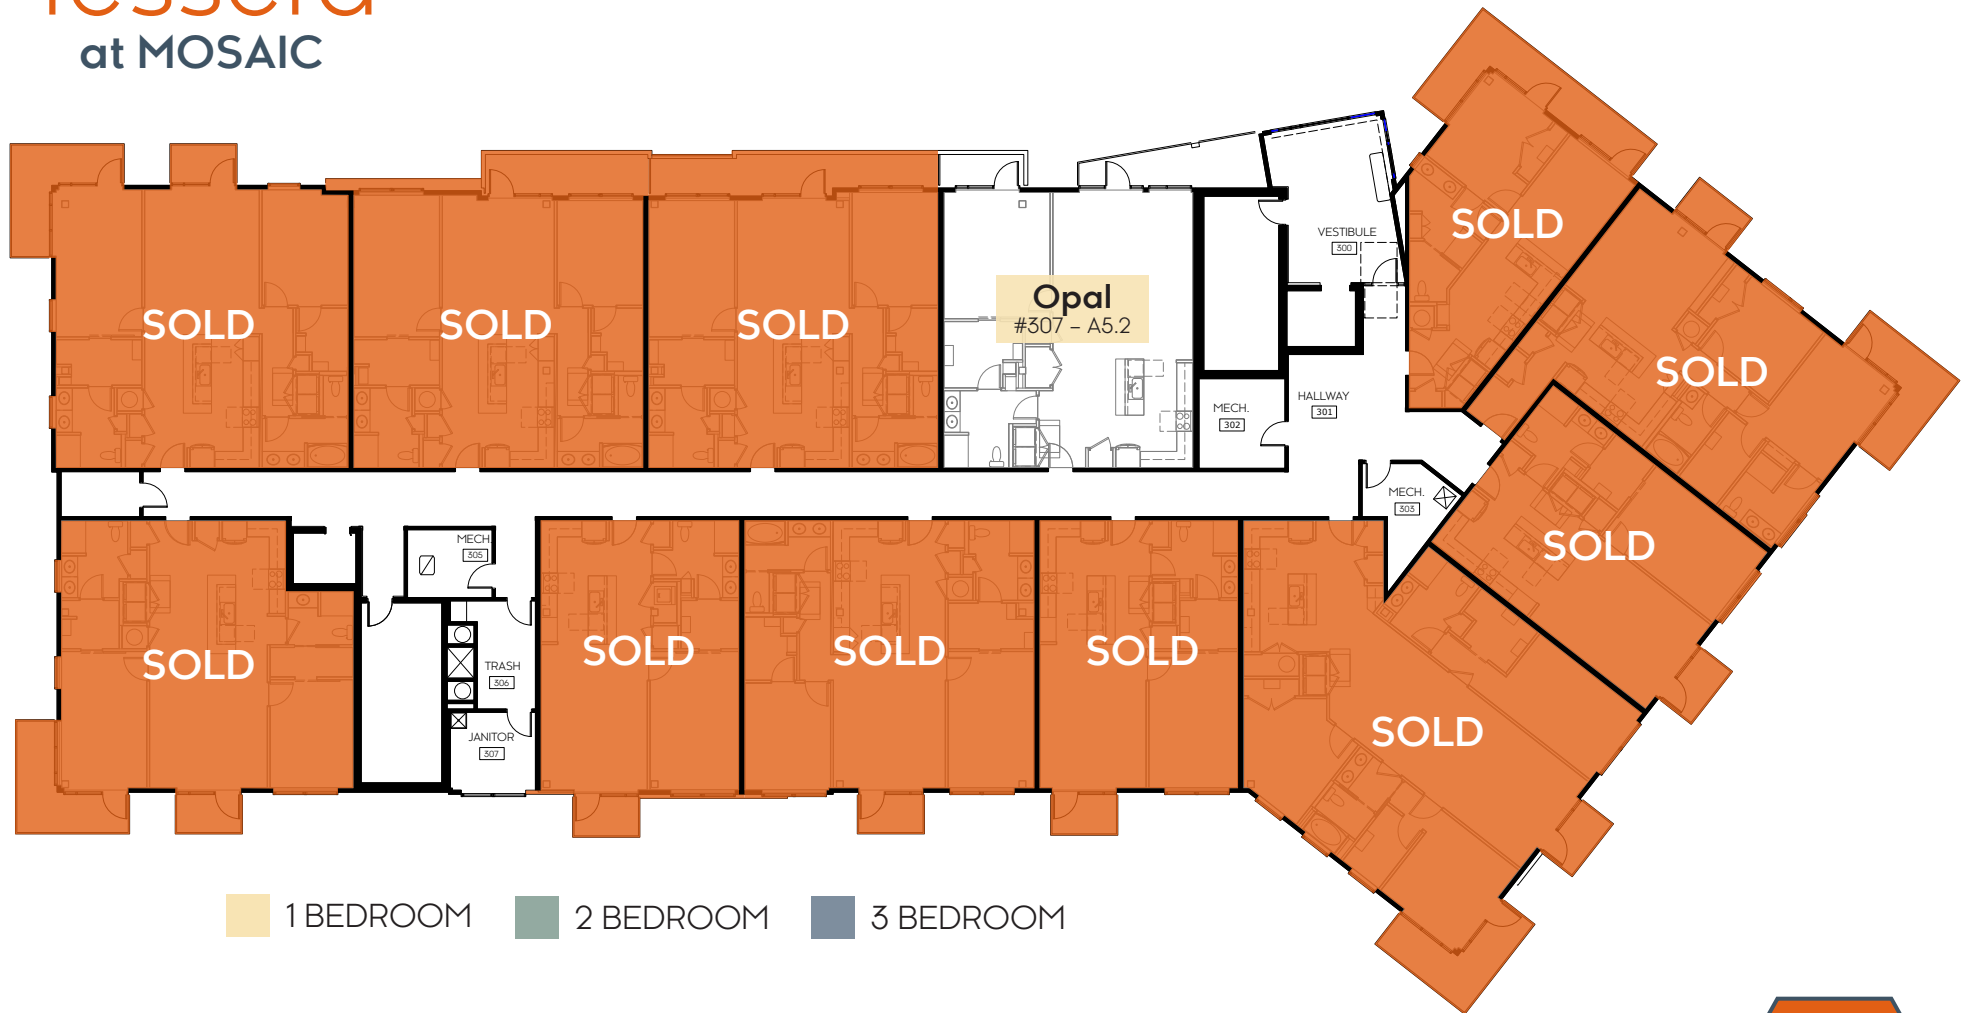

Tessera
at MOSAIC

Final Opportunity!
Building H Floorplan

Tessera at MOSAIC

919.265.5505 | Mosaic@FMBnewhomes.com
120 Mosaic Boulevard, Pittsboro NC 27312

TesseraatMOSAIC.com | MOSAICatChathamPark.com

Floorplan layout is representational and subject to change without notice, see agent for details (09.2023)