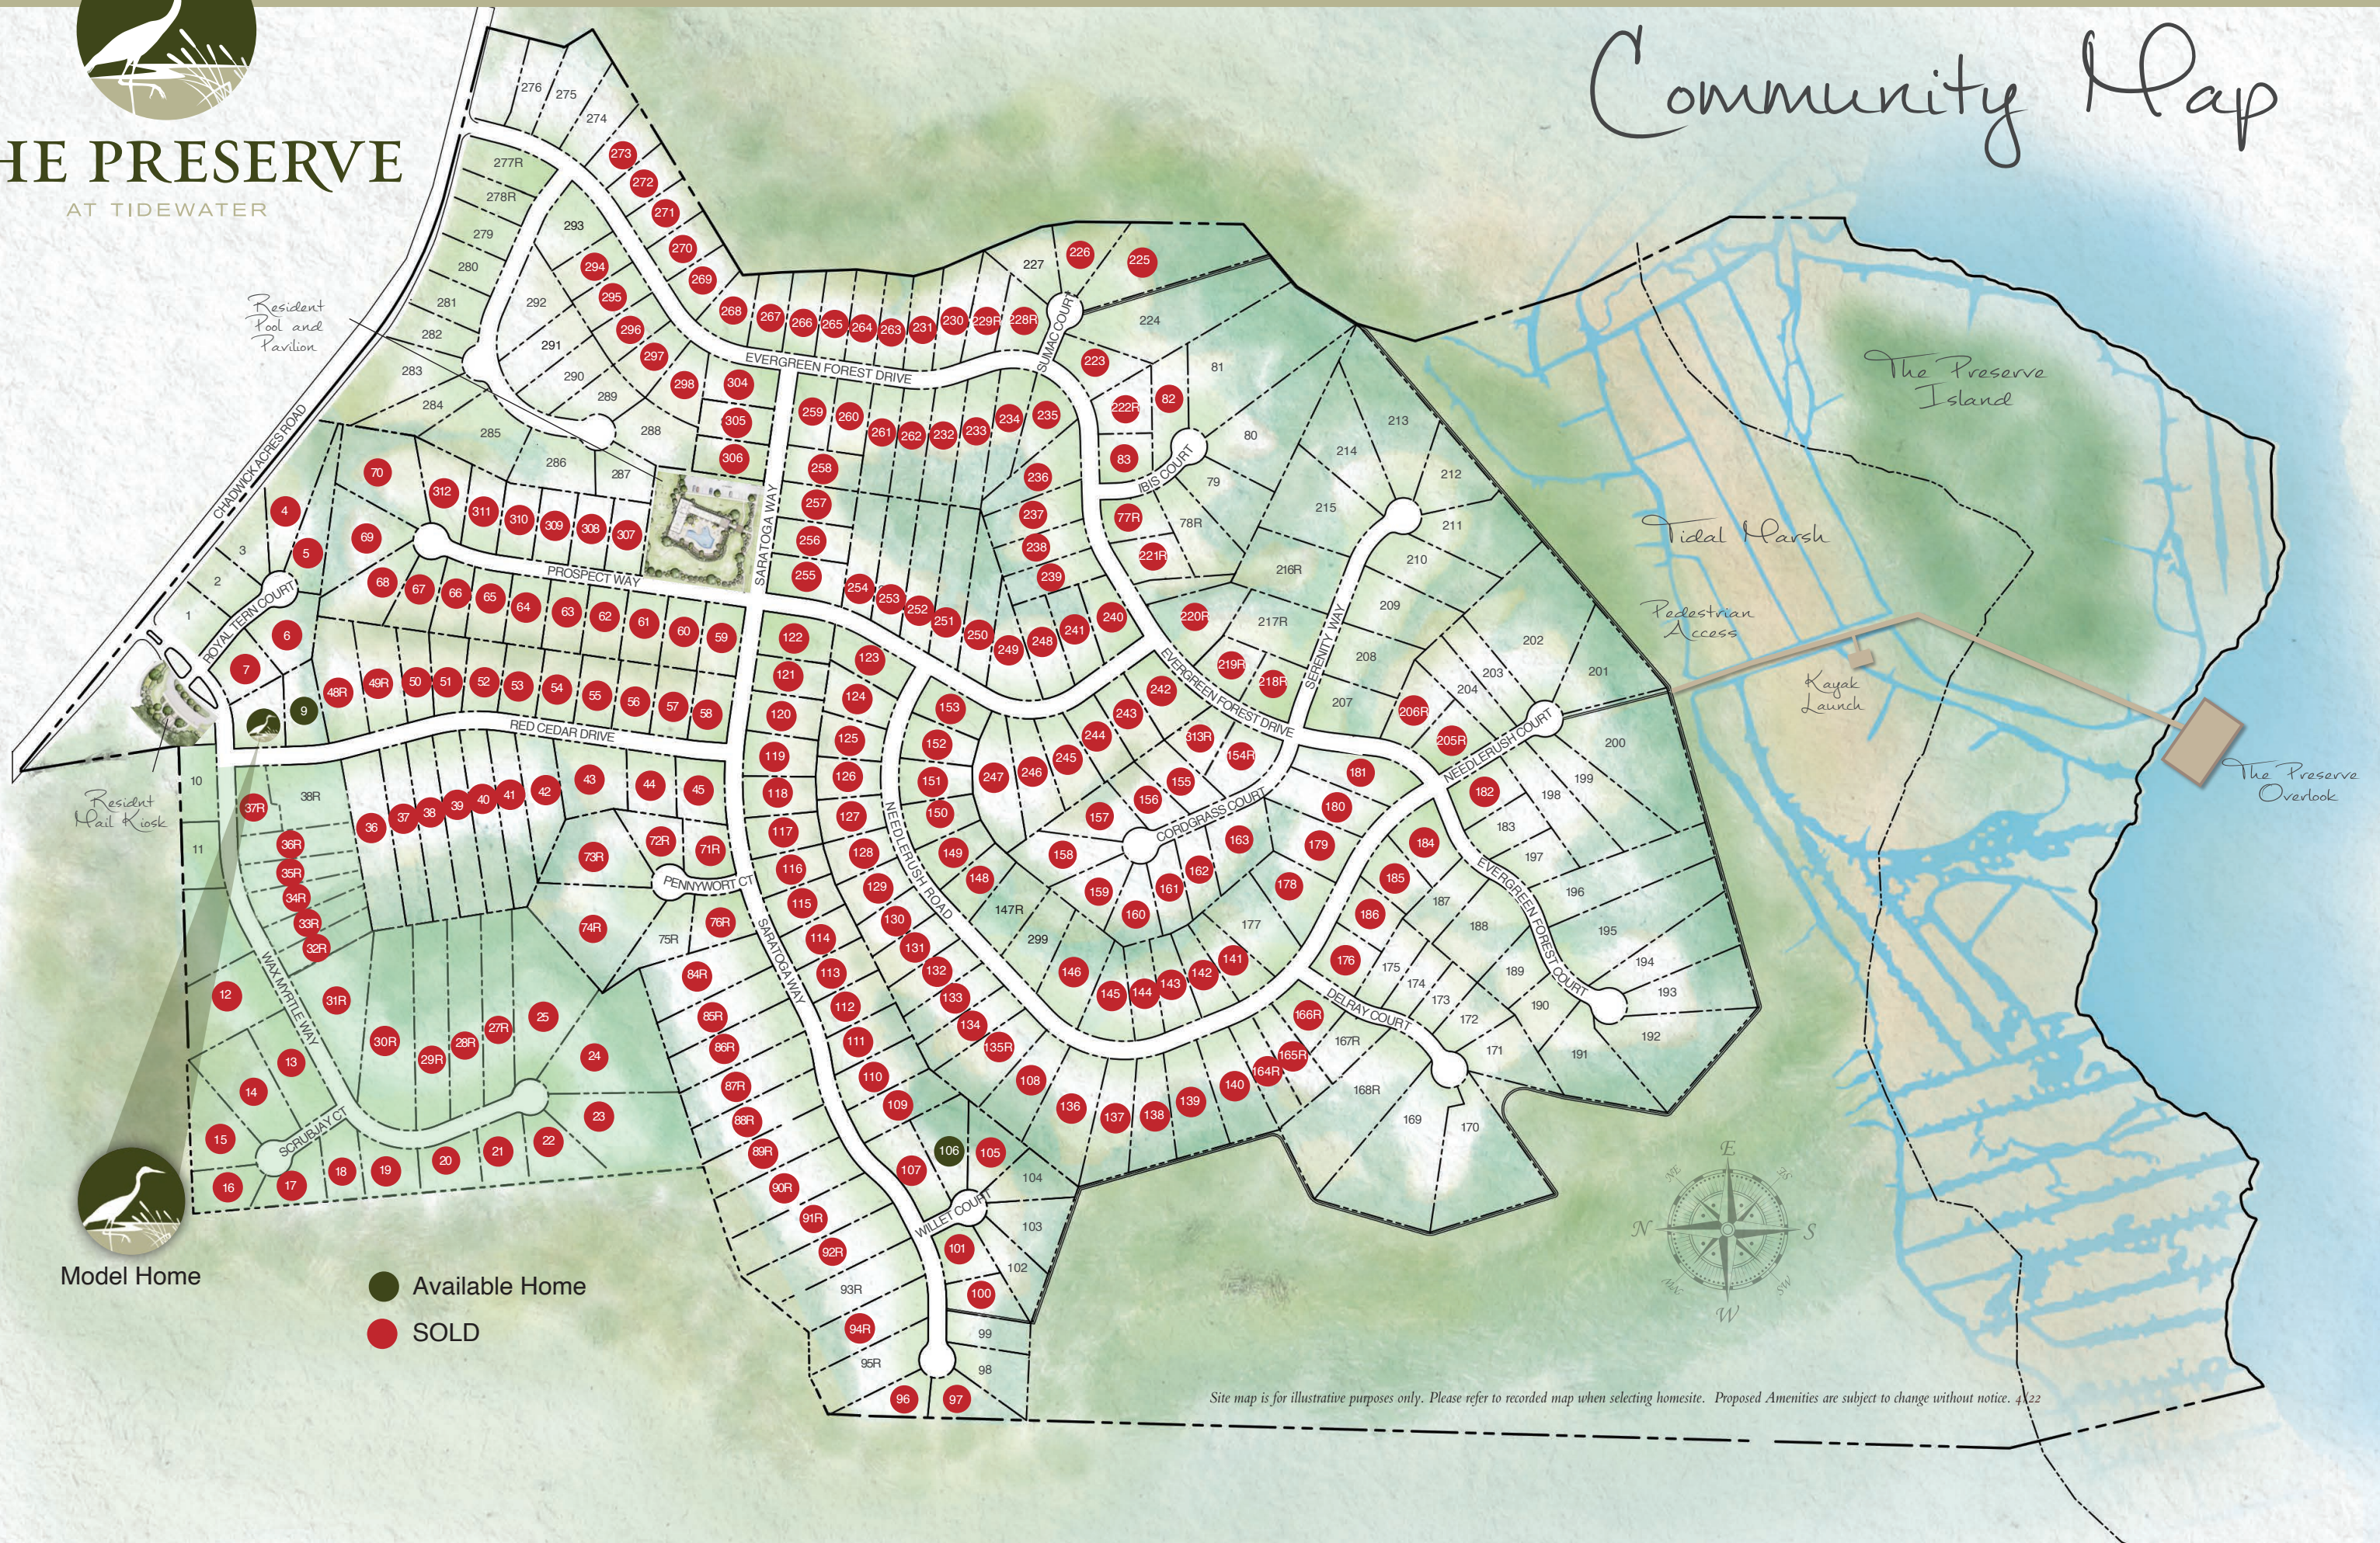

THE PRESERVE

AT TIDEWATER

Community Map

Resident Pool and Pavilion

Resident Mail Kiosk

The Preserve Island

Tidal Marsh

Pedestrian Access

Kayak Launch

The Preserve Overlook

- Available Home
- SOLD

Site map is for illustrative purposes only. Please refer to recorded map when selecting homesite. Proposed Amenities are subject to change without notice. 4/22