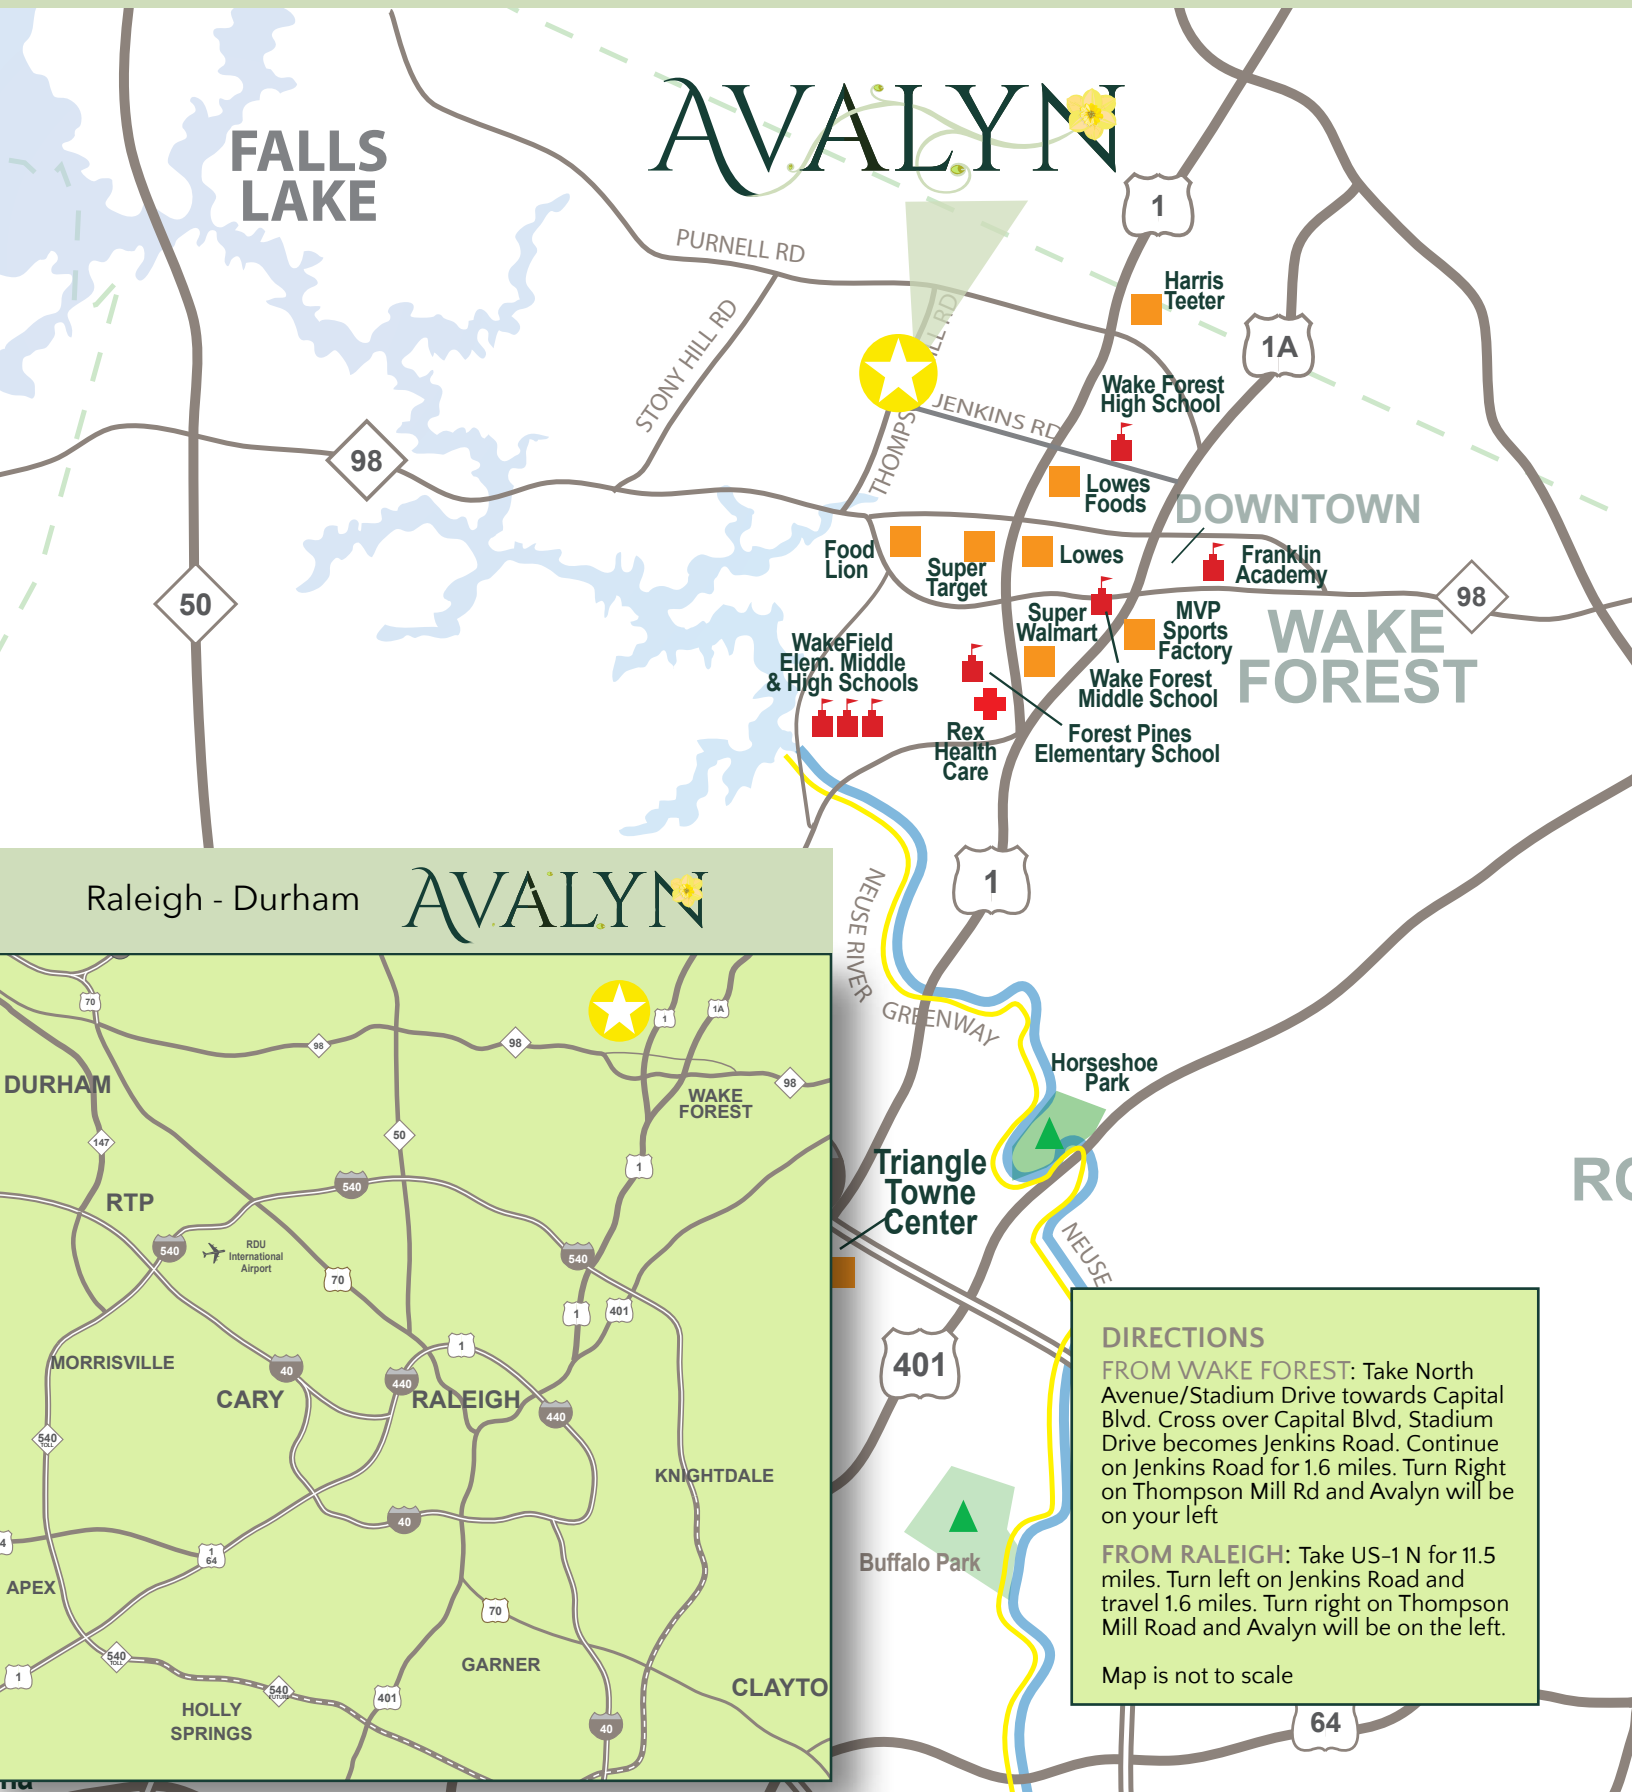

Raleigh - Durham

AVALYN

DIRECTIONS

FROM WAKE FOREST: Take North Avenue/Stadium Drive towards Capital Blvd. Cross over Capital Blvd, Stadium Drive becomes Jenkins Road. Continue on Jenkins Road for 1.6 miles. Turn Right on Thompson Mill Rd and Avalyn will be on your left

FROM RALEIGH: Take US-1 N for 11.5 miles. Turn left on Jenkins Road and travel 1.6 miles. Turn right on Thompson Mill Road and Avalyn will be on the left.

Map is not to scale