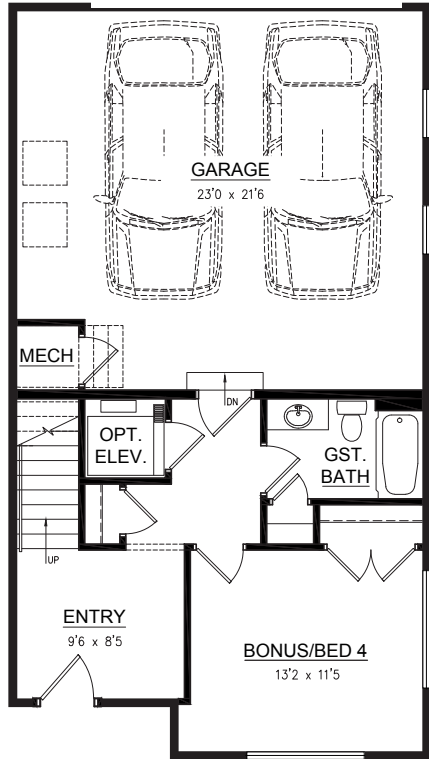

THE MASSEY

The Byrum I

Byrum I / End Unit
3-4 Bedroom & 3.5 Bath
2,709 Heated Sq Ft
345 Sq Ft Roof Deck

1st Floor

2nd Floor

3rd Floor

Roof Level