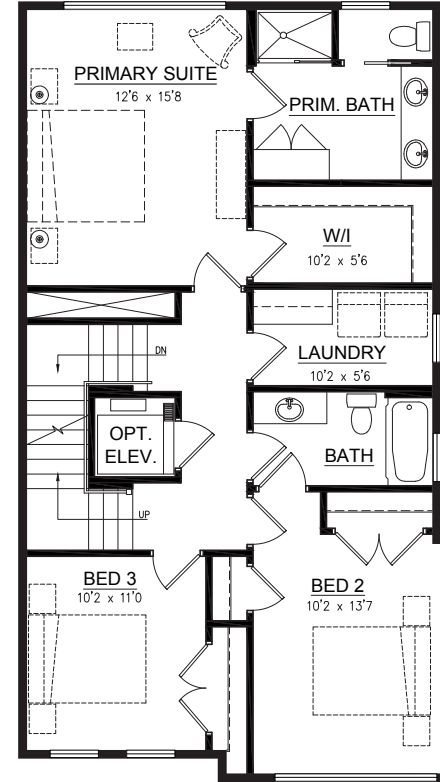

THE MASSEY

The Byrum I

Byrum I / End Unit
3-4 Bedroom & 3.5 Bath
2,709 Heated Sq Ft
345 Sq Ft Roof Deck

1st Floor

2nd Floor

3rd Floor

Roof Level