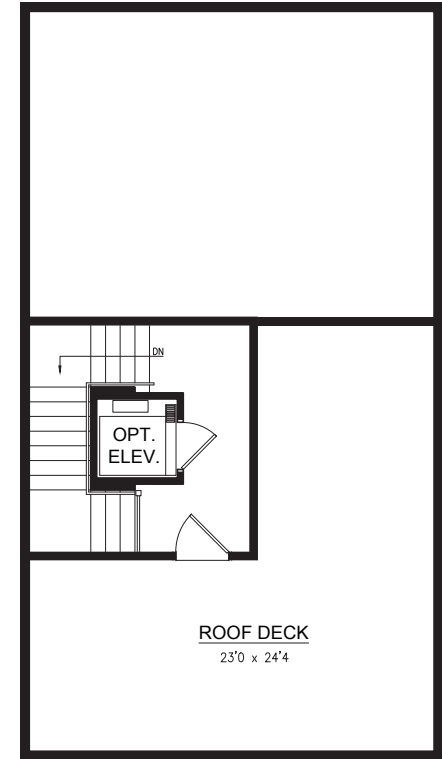

THE MASSEY

The Byrum I

Byrum I / End Unit
3-4 Bedroom & 3.5 Bath
2,709 Heated Sq Ft
345 Sq Ft Roof Deck

1st Floor

2nd Floor

3rd Floor

Roof Level