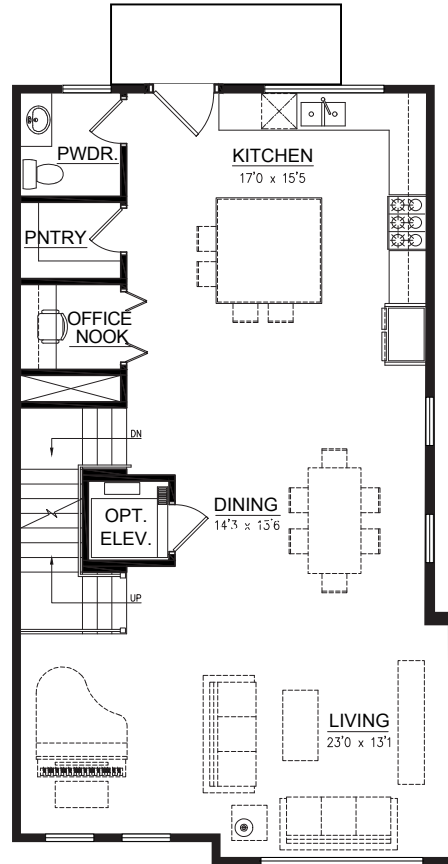

THE MASSEY

The Byrum I

Byrum I / End Unit
3-4 Bedroom & 3.5 Bath
2,709 Heated Sq Ft
345 Sq Ft Roof Deck

1st Floor

2nd Floor

3rd Floor

Roof Level