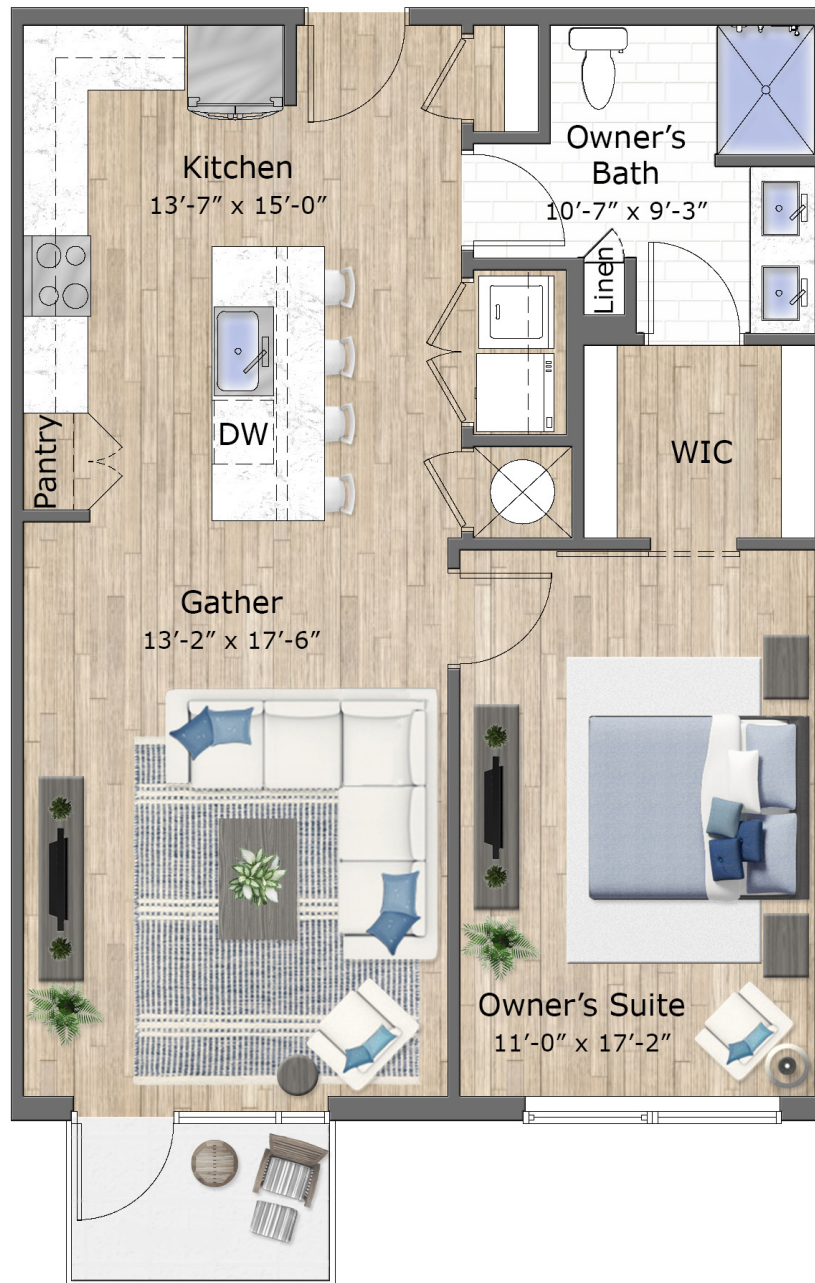

Tessera
at MOSAIC

The Jade | 1 Bedroom, 1 Bath | 812 Sq.Ft.

A5.0

Let's Connect.

Ready To Live Here? Contact Our Team.

Tessera at MOSAIC

919.265.5505 | Mosaic@FMBnewhomes.com

TesseraatMOSAIC.com | MOSAICatChathamPark.com

FMB
FONVILLE MORSEY BAREFOOT

Floorplan, dimensions and specifications are subject to change without notice. See agent for details. 7/2021