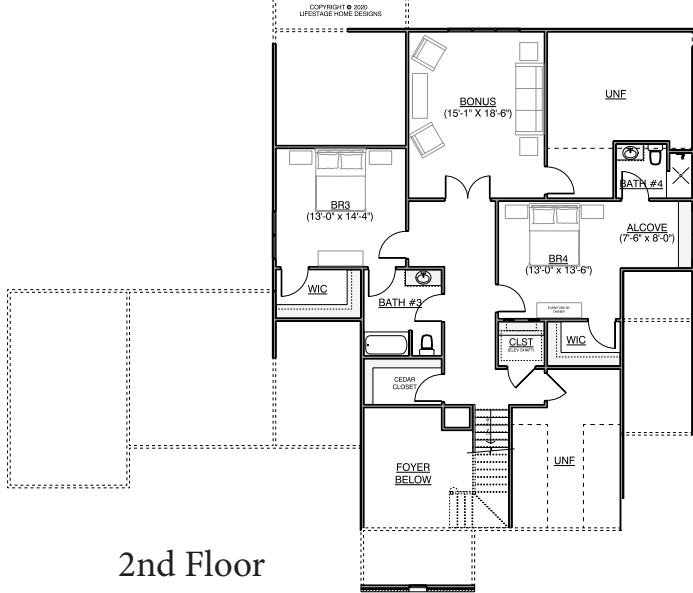

## THE GALLOWAY

**Southern Living Showcase Home 2021**

Homesite 6 | 4 Bedrooms | 4.5 Baths | | 2.01 Acre  
4142 Sq. Ft. + 447 Sq. Ft. Unfinished Guest Suite  
Universal Design | 1st Floor Owner's Suite | Expansive Patio & Veranda  
3-Car Garage with Porte Cochère  
Paragon Building Group

# RIVERSTONE ESTATES

1st Floor

2nd Floor

Galloway	
NAME	AREA
1st FLOOR (HTD)	2855 sq. ft.
2nd FLOOR (HTD)	1287 sq. ft.
TOTAL (HTD)	4142 sq. ft.
GUEST SUITE (UNF)	447 sq. ft.
GARAGE	872 sq. ft.
SCREENED PORCH	184 sq. ft.
DECKS & PORCHES	718 sq. ft.