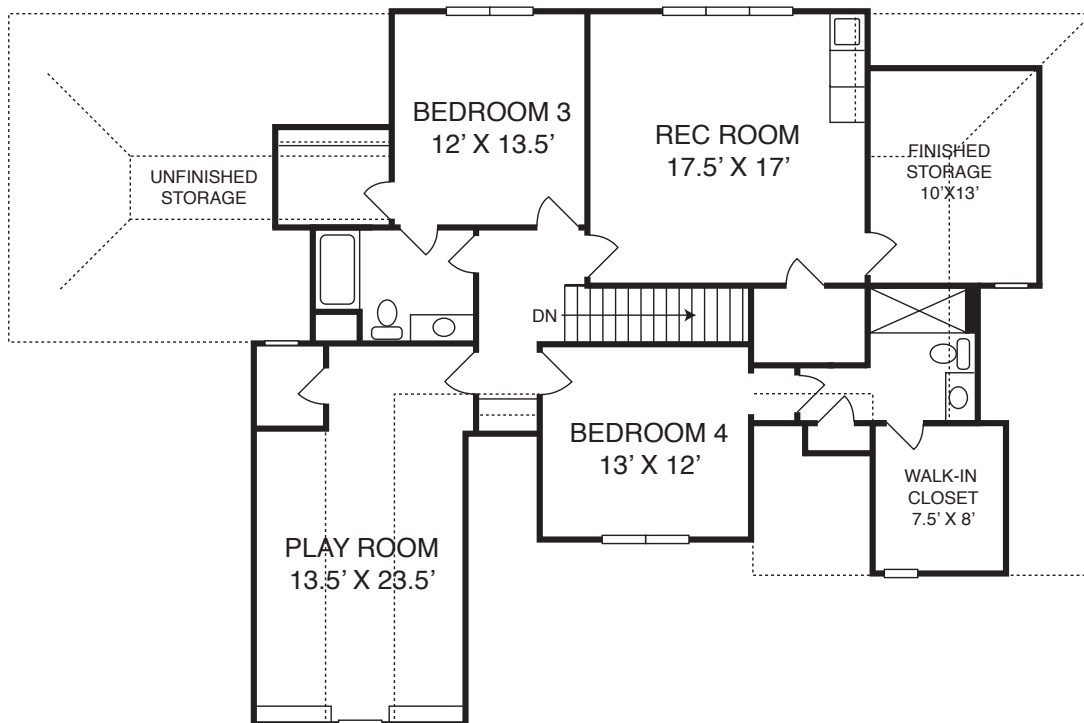

SEAFORTH LANDING

Medallion Construction, Inc

The Haywood

4 BDR | 4.5 BA | 3489 SF
1st Floor Private Owner's Retreat
1st Floor Guest Suite
Gourmet Kitchen
Oversized 3rd Garage, Ideal for Boat storage

Medallion Construction, Inc