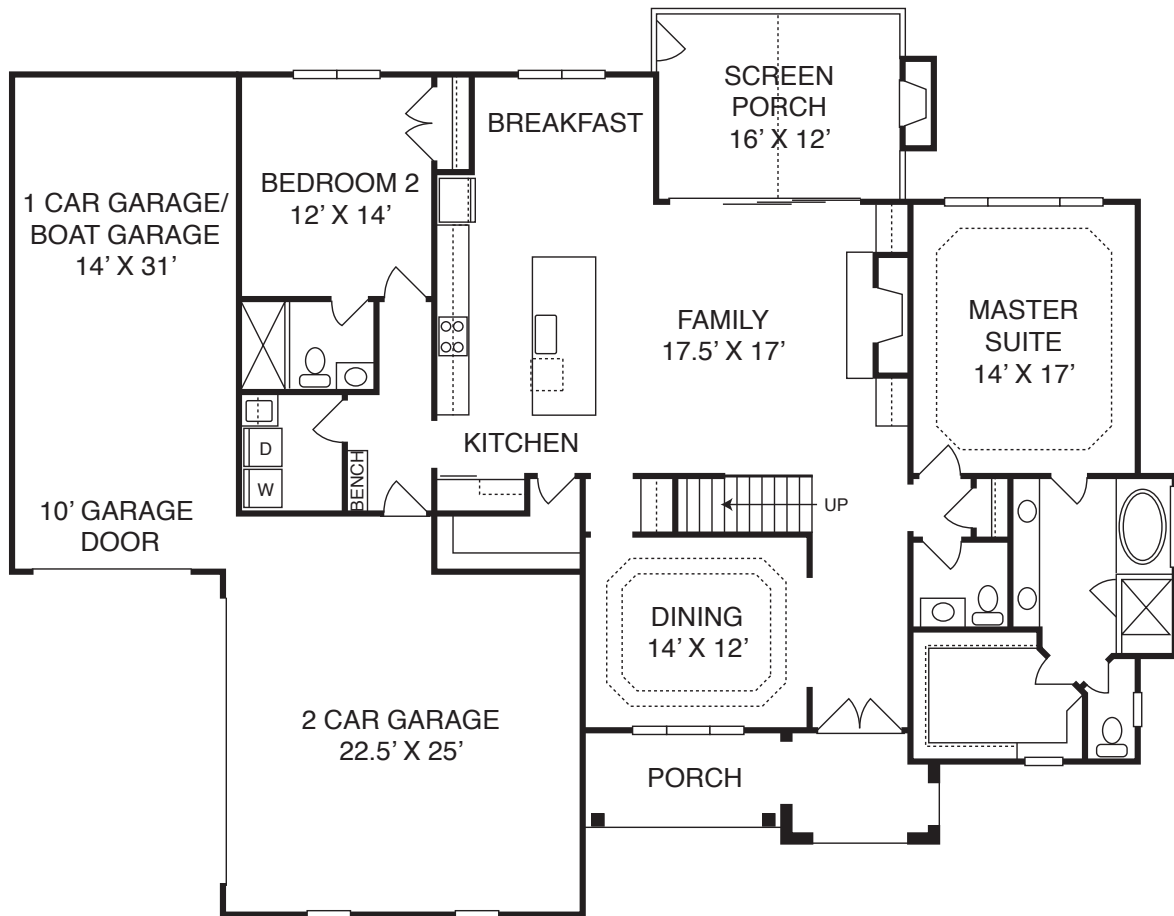

SEAFORTH LANDING

Medallion Construction, Inc

The Haywood

4 BDR | 4.5 BA | 3489 SF
1st Floor Private Owner's Retreat
1st Floor Guest Suite
Gourmet Kitchen
Oversized 3rd Garage, Ideal for Boat storage

Medallion Construction, Inc

The Haywood