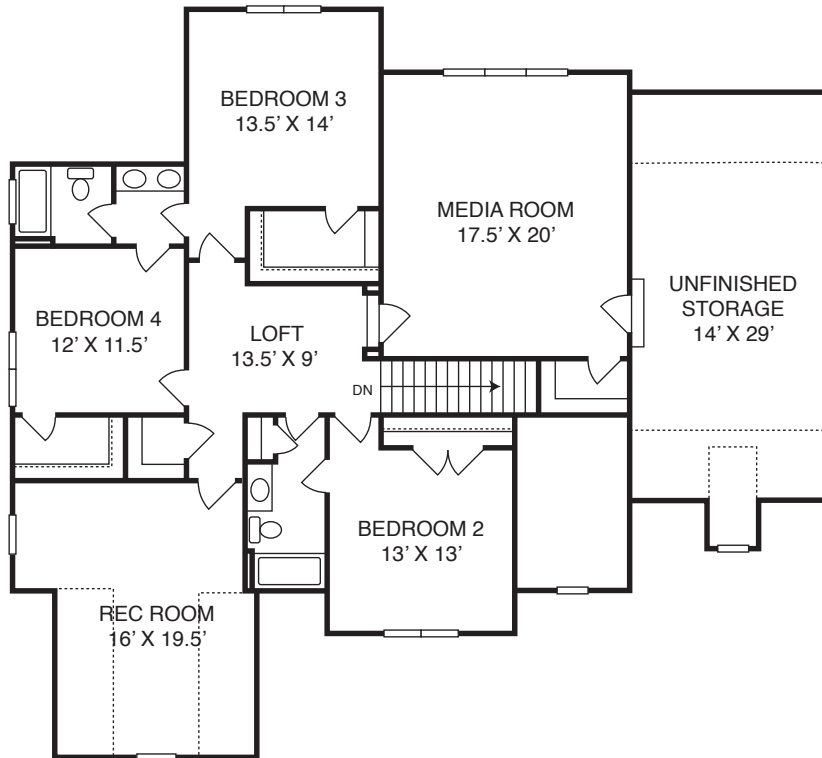

Medallion Construction, Inc

City Loft