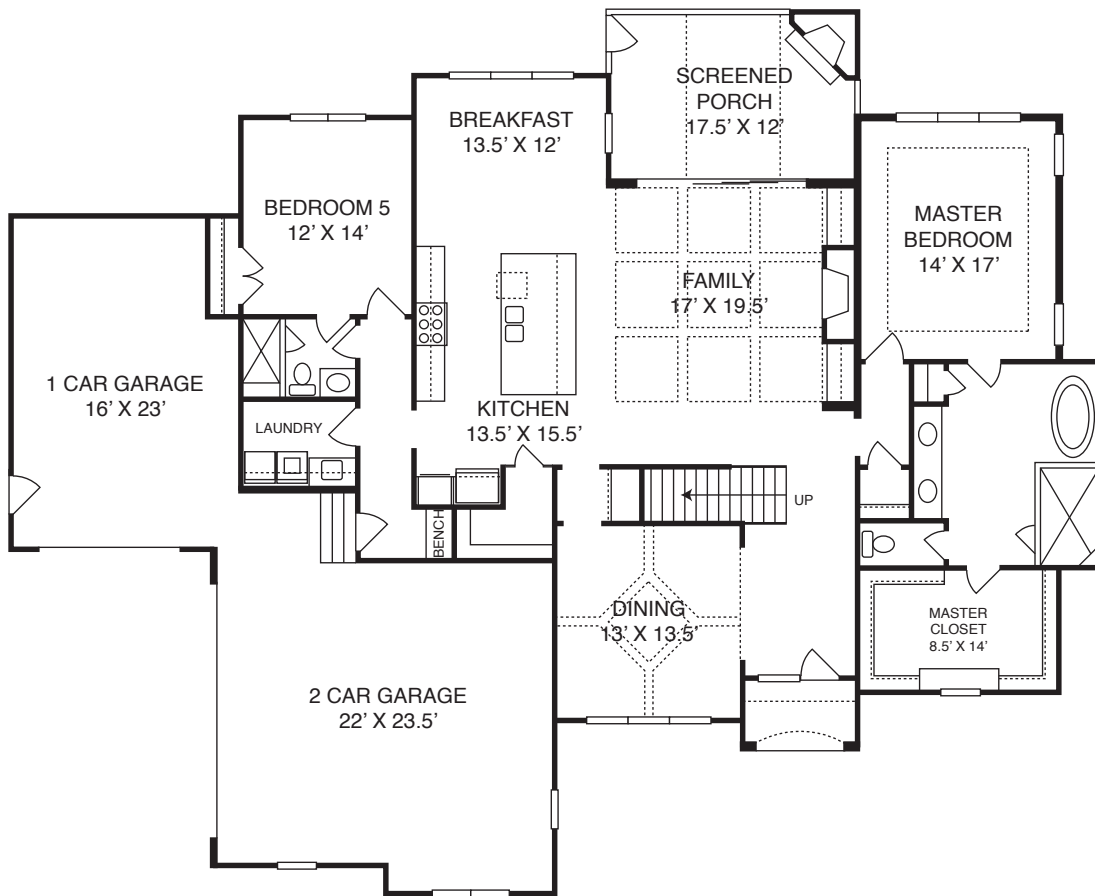

Medallion Construction, Inc

City Loft