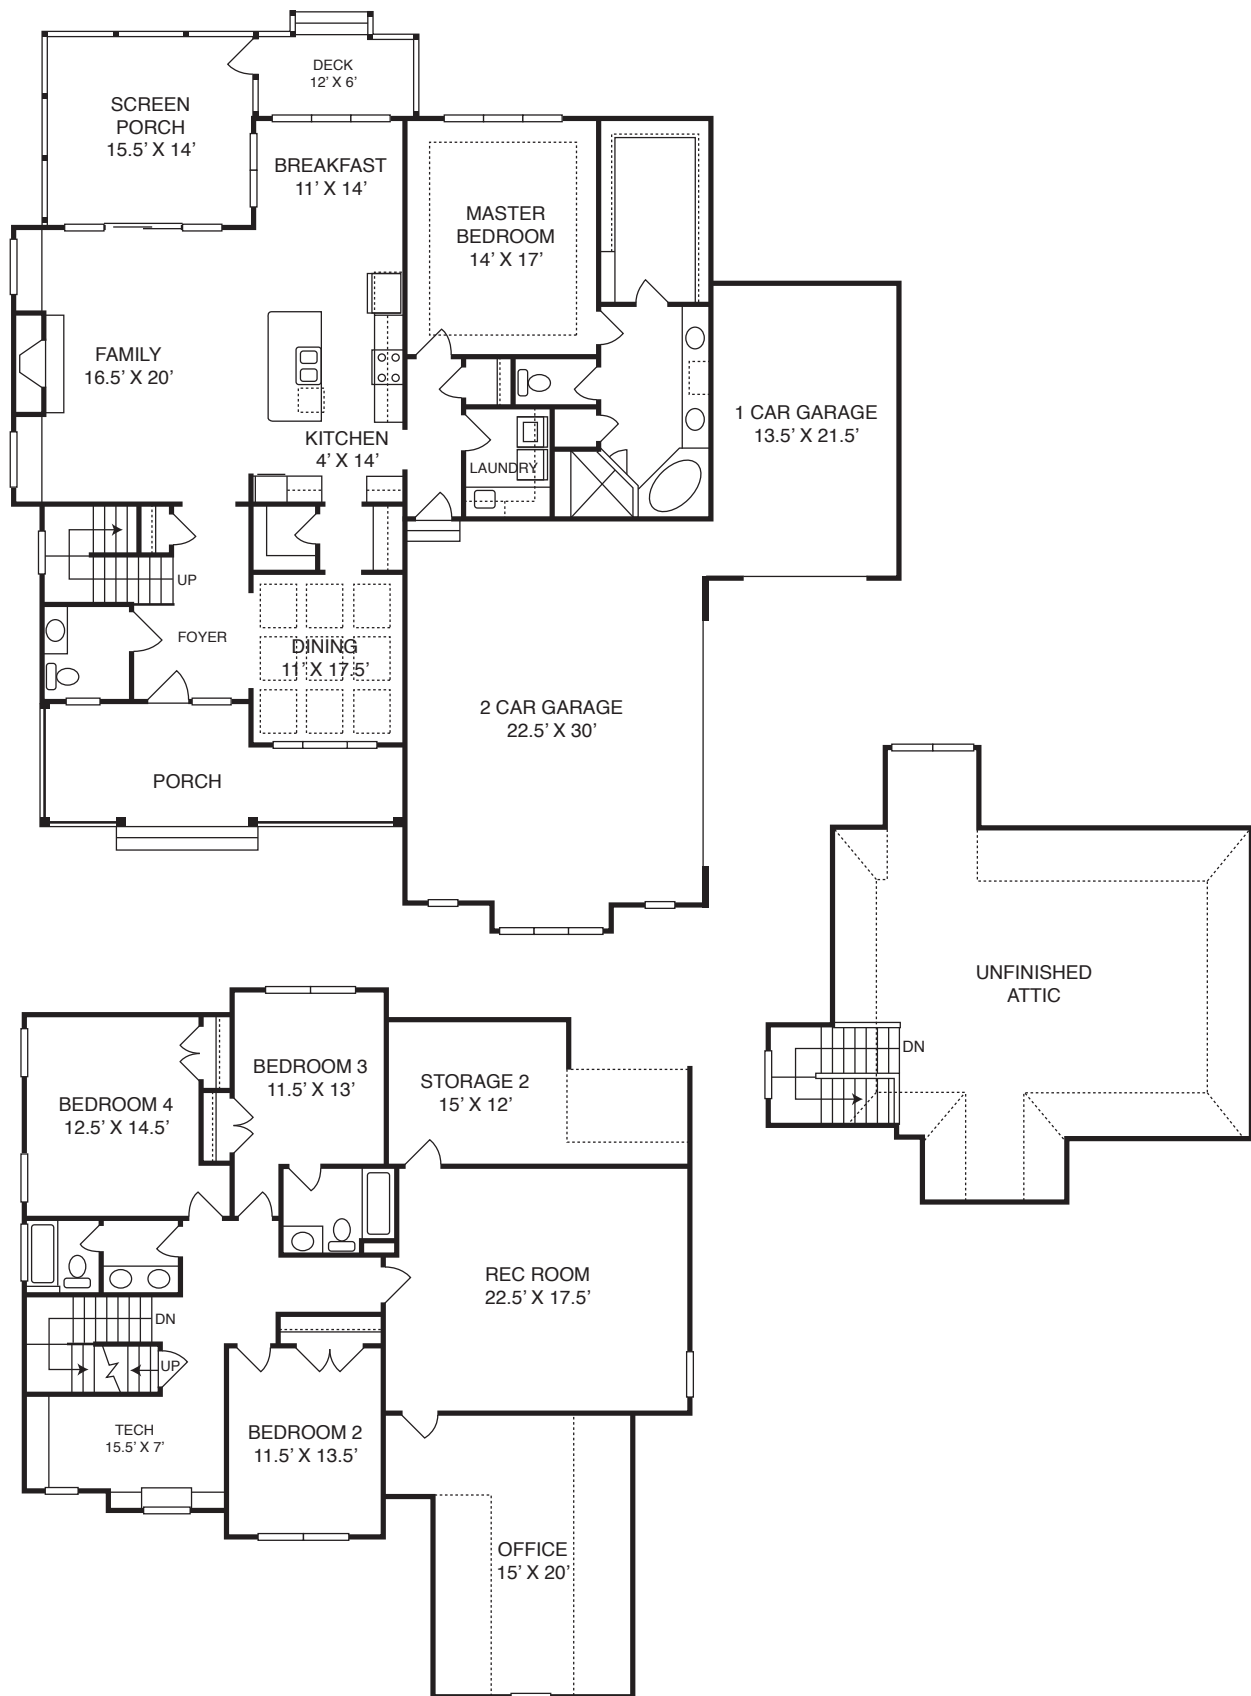

Medallion Construction, Inc

The Ashe