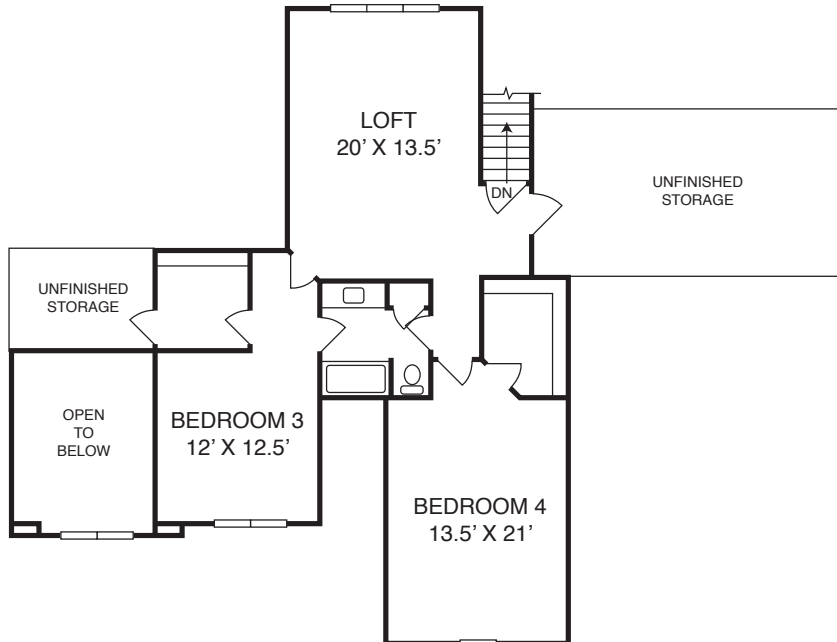

Cotton Custom Homes, Inc

Robeson Creek