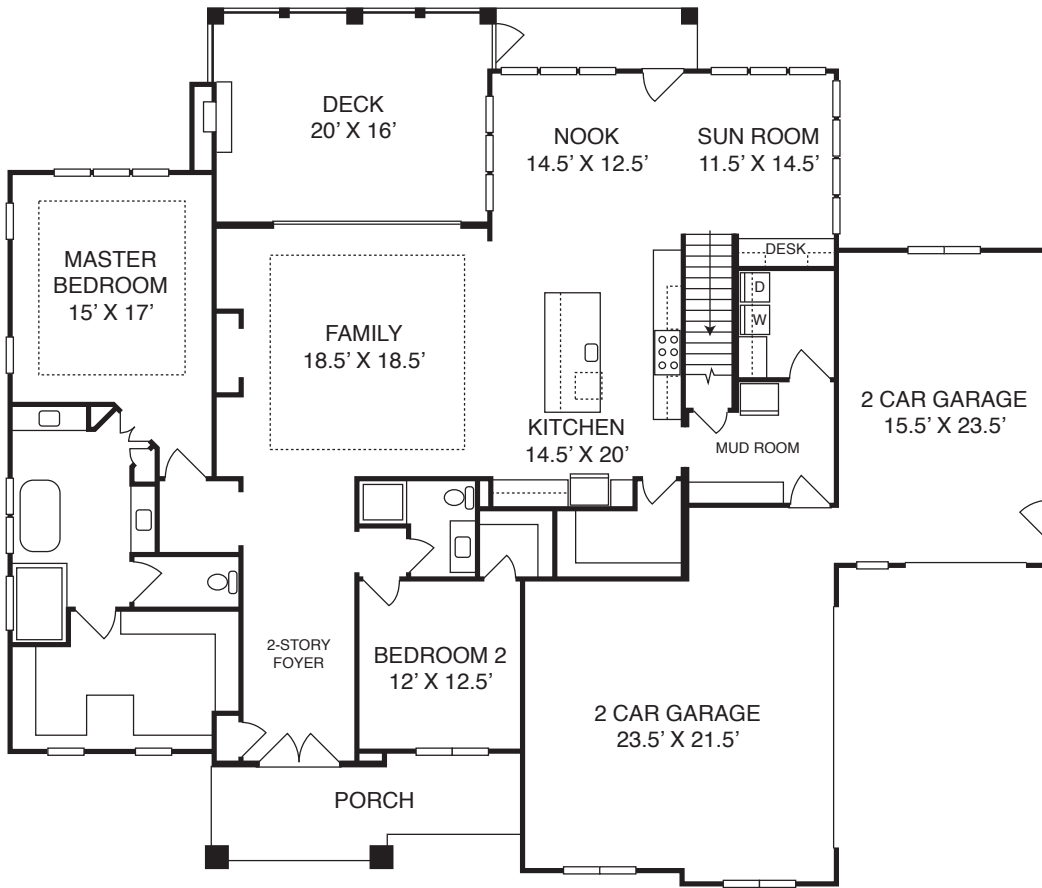

Cotton Custom Homes, Inc

Robeson Creek