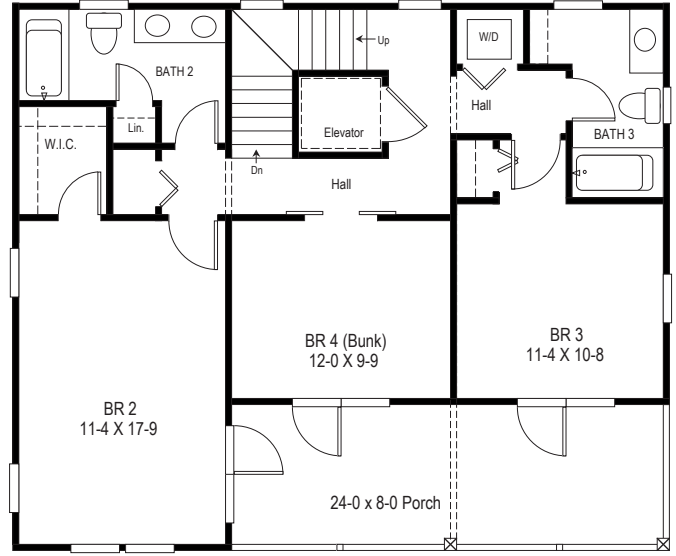

BOGUE WATCH

Come to Life on the Water

Homesite 82
613 Fishermans Point
Newport, NC

Sawgrass

4 Bedrooms | 3 Bath | 1,966 sq. ft..

BogueWatch.com

201 Bogue Watch Drive, Newport, NC 28570
910.467.1304 | tamra.farris@gmail.com

All plans, dimensions, details, and renderings are approximate and subject to change. Illustration may not represent finished details. 2/21

BOGUE WATCH

Come to Life on the Water

Homesite 82
613 Fishermans Point
Newport, NC

GROUND FLOOR

FIRST FLOOR

Sawgrass

4 Bedrooms | 3 Bath | 1,966 sq. ft.

SECOND FLOOR

BogueWatch.com
201 Bogue Watch Drive, Newport, NC 28570
910.467.1304 | tamra.farris@gmail.com

All plans, dimensions, details, and renderings are approximate and subject to change. Illustration may not represent finished details. 2/21