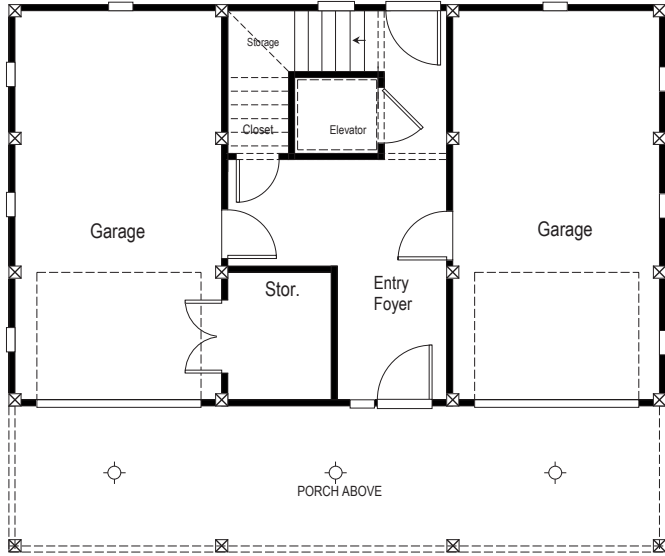

BOGUE WATCH

Come to Life on the Water

Homesite 82
613 Fishermans Point
Newport, NC

Sawgrass

4 Bedrooms | 3 Bath | 1,966 sq. ft..

BogueWatch.com

201 Bogue Watch Drive, Newport, NC 28570
910.467.1304 | tamra.farris@gmail.com

All plans, dimensions, details, and renderings are approximate and subject to change. Illustration may not represent finished details. 2/21

BOGUE WATCH

Come to Life on the Water

Homesite 82
613 Fishermans Point
Newport, NC

GROUND FLOOR

FIRST FLOOR

Sawgrass

4 Bedrooms | 3 Bath | 1,966 sq. ft.

SECOND FLOOR

BogueWatch.com
201 Bogue Watch Drive, Newport, NC 28570
910.467.1304 | tamra.farris@gmail.com

All plans, dimensions, details, and renderings are approximate and subject to change. Illustration may not represent finished details. 2/21