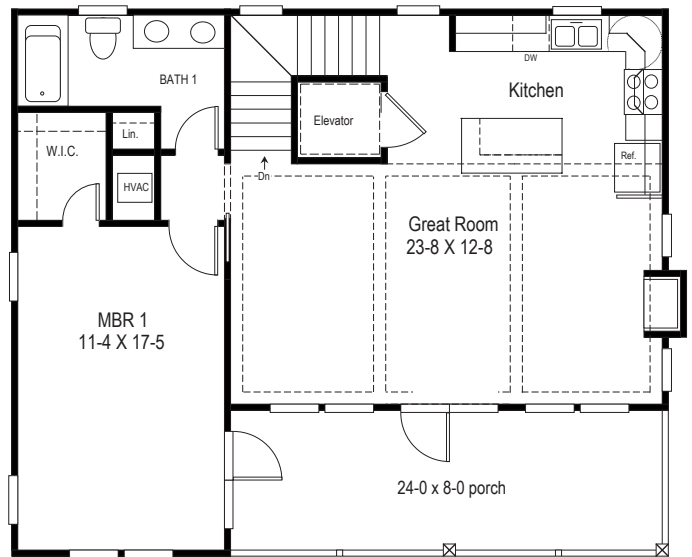

All plans, dimensions, details, and renderings are approximate and subject to change. Illustration may not represent finished details. 2/21

BOGUE WATCH

Come to Life on the Water

Homesite 82
613 Fishermans Point
Newport, NC

GROUND FLOOR

FIRST FLOOR

Sawgrass

4 Bedrooms | 3 Bath | 1,966 sq. ft.

SECOND FLOOR

BogueWatch.com
201 Bogue Watch Drive, Newport, NC 28570
910.467.1304 | tamra.farris@gmail.com

All plans, dimensions, details, and renderings are approximate and subject to change. Illustration may not represent finished details. 2/21