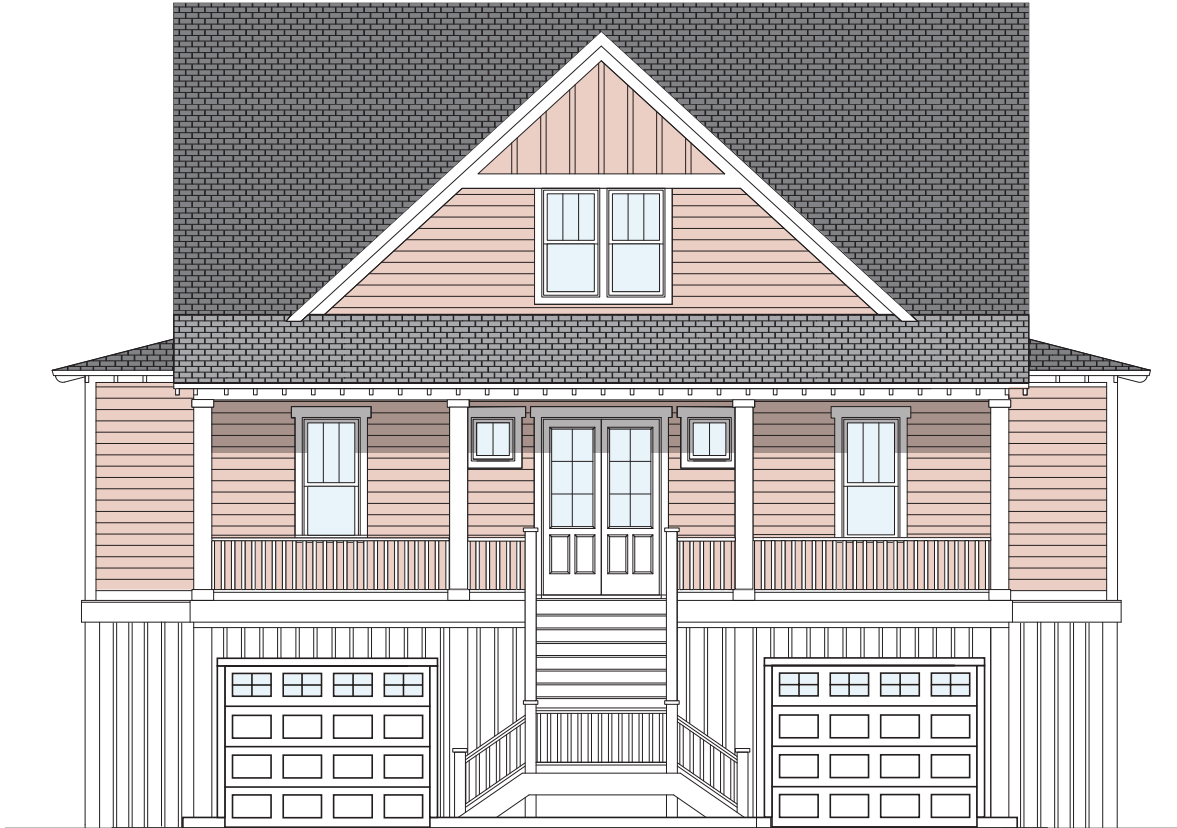

BOGUE WATCH

Come to Life on the Water

Homesite 104
642 Fishermans Point
Newport, NC

Harbor River

4 Bedrooms | 3.5 Bath | 2,937 sq. ft..

BogueWatch.com

201 Bogue Watch Drive, Newport, NC 28570
910.467.1304 | tamra.farris@gmail.com

All plans, dimensions, details, and renderings are approximate and subject to change. Illustration may not represent finished details. 10/21

BOGUE WATCH

Come to Life on the Water

Homesite 104
642 Fishermans Point
Newport, NC

Harbor River

4 Bedrooms | 3.5 Bath | 2,937 sq. ft.

BogueWatch.com

201 Bogue Watch Drive, Newport, NC 28570
910.467.1304 | tamra.farris@gmail.com

All plans, dimensions, details, and renderings are approximate and subject to change. Illustration may not represent finished details. 10/21