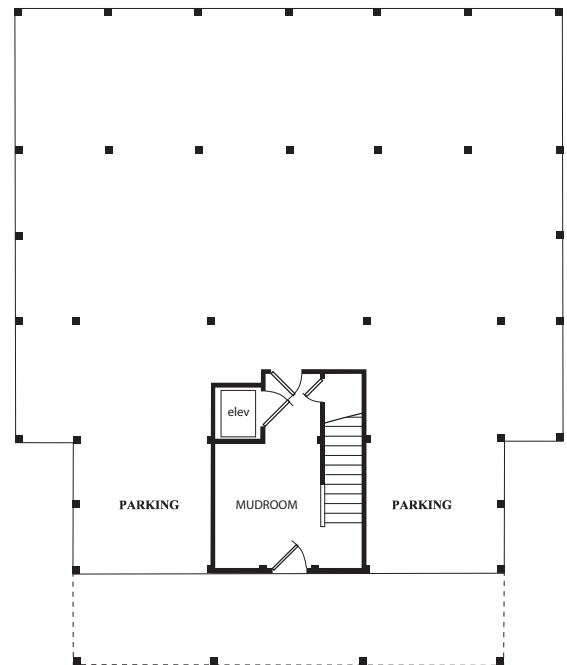

BOGUE WATCH

Come to Life on the Water

Homesite 104
642 Fishermans Point
Newport, NC

Harbor River

4 Bedrooms | 3.5 Bath | 2,937 sq. ft..

BogueWatch.com

201 Bogue Watch Drive, Newport, NC 28570
910.467.1304 | tamra.farris@gmail.com

All plans, dimensions, details, and renderings are approximate and subject to change. Illustration may not represent finished details. 10/21

BOGUE WATCH

Come to Life on the Water

Homesite 104
642 Fishermans Point
Newport, NC

Harbor River

4 Bedrooms | 3.5 Bath | 2,937 sq. ft.

BogueWatch.com

201 Bogue Watch Drive, Newport, NC 28570
910.467.1304 | tamra.farris@gmail.com

All plans, dimensions, details, and renderings are approximate and subject to change. Illustration may not represent finished details. 10/21