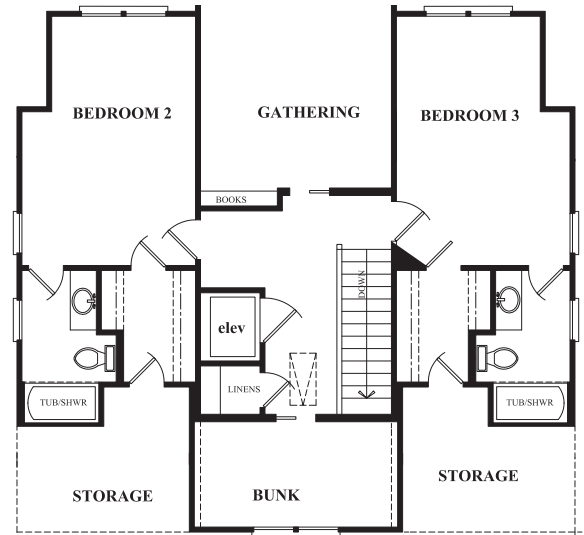

BOGUE WATCH

Come to Life on the Water

Homesite 104
642 Fishermans Point
Newport, NC

Harbor River

4 Bedrooms | 3.5 Bath | 2,937 sq. ft..

BogueWatch.com

201 Bogue Watch Drive, Newport, NC 28570
910.467.1304 | tamra.farris@gmail.com

All plans, dimensions, details, and renderings are approximate and subject to change. Illustration may not represent finished details. 10/21

BOGUE WATCH

Come to Life on the Water

Homesite 104
642 Fishermans Point
Newport, NC

Harbor River

4 Bedrooms | 3.5 Bath | 2,937 sq. ft.

BogueWatch.com

201 Bogue Watch Drive, Newport, NC 28570
910.467.1304 | tamra.farris@gmail.com

All plans, dimensions, details, and renderings are approximate and subject to change. Illustration may not represent finished details. 10/21