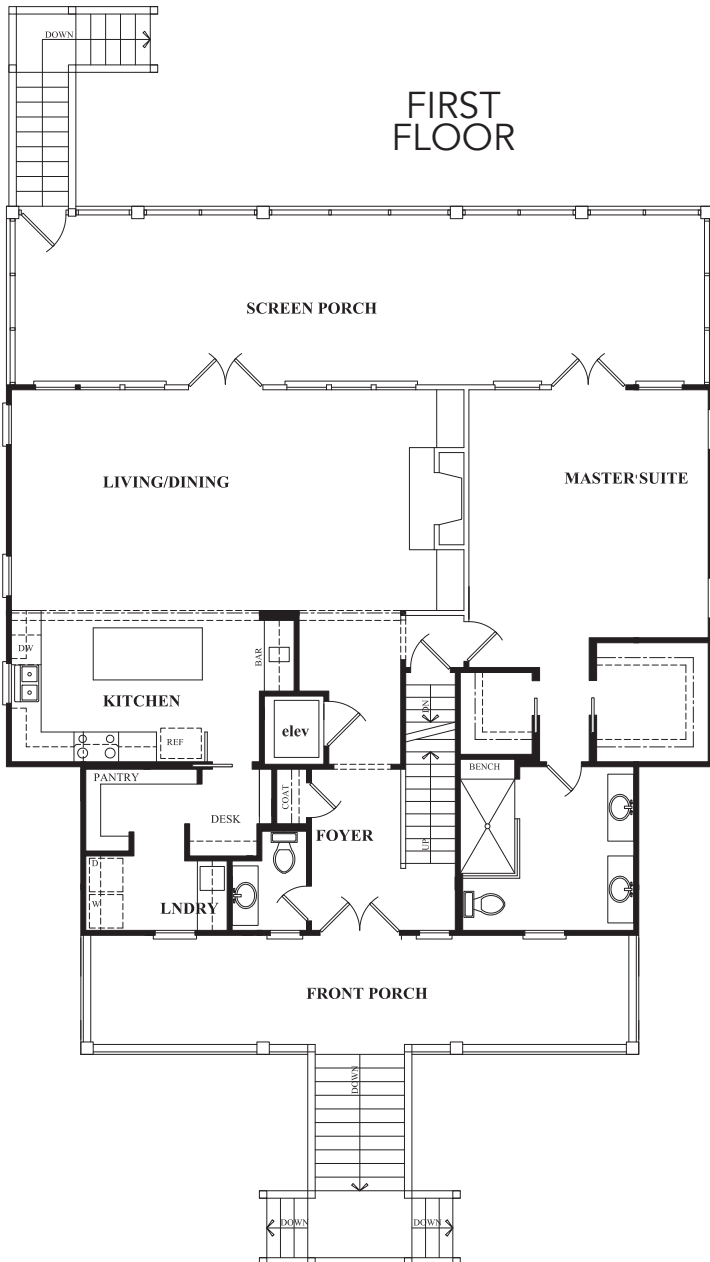

BOGUE WATCH

Come to Life on the Water

Homesite 104
642 Fishermans Point
Newport, NC

Harbor River

4 Bedrooms | 3.5 Bath | 2,937 sq. ft..

BogueWatch.com

201 Bogue Watch Drive, Newport, NC 28570
910.467.1304 | tamra.farris@gmail.com

All plans, dimensions, details, and renderings are approximate and subject to change. Illustration may not represent finished details. 10/21

BOGUE WATCH

Come to Life on the Water

Homesite 104
642 Fishermans Point
Newport, NC

Harbor River

4 Bedrooms | 3.5 Bath | 2,937 sq. ft.

BogueWatch.com

201 Bogue Watch Drive, Newport, NC 28570
910.467.1304 | tamra.farris@gmail.com

All plans, dimensions, details, and renderings are approximate and subject to change. Illustration may not represent finished details. 10/21