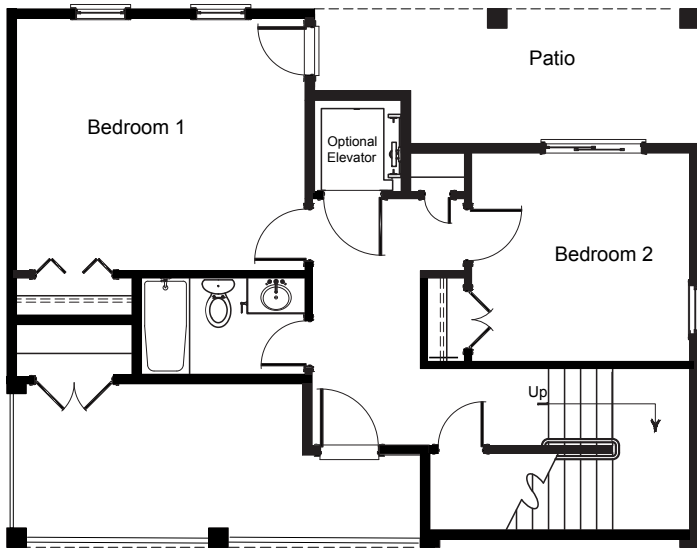

All plans, dimensions, details, and renderings are approximate and subject to change. Illustration may not represent finished details. 7/22

BOGUE WATCH

Come to Life on the Water

Available for Presale
Homesite TBD

GROUND FLOOR

FIRST FLOOR

Baxter Street

4 Bedrooms | 3 Bath | 2,150 sq. ft.

BogueWatchNC.com

201 Bogue Watch Drive Newport, 28570
910.467.1304 | tamra.farris@gmail.com

All plans, dimensions, details, and renderings are approximate and subject to change. Illustration may not represent finished details. 7/22