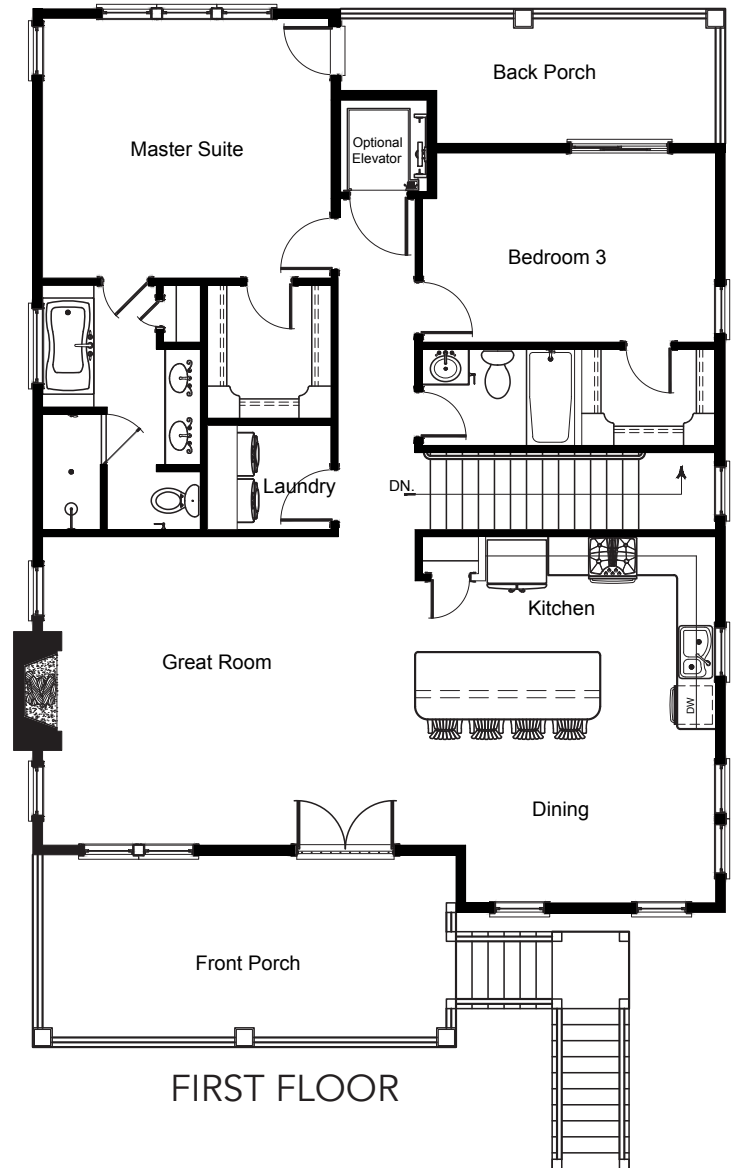

BOGUE WATCH

Come to Life on the Water

Available for Presale
Homesite TBD

Baxter Street

4 Bedrooms | 3 Bath | 2,150 sq. ft.

BogueWatch.com

201 Bogue Watch Drive Newport, 28570
910.467.1304 | tamra.farris@gmail.com

All plans, dimensions, details, and renderings are approximate and subject to change. Illustration may not represent finished details. 7/22

BOGUE WATCH

Come to Life on the Water

Available for Presale
Homesite TBD

GROUND FLOOR

FIRST FLOOR

Baxter Street

4 Bedrooms | 3 Bath | 2,150 sq. ft.

BogueWatchNC.com

201 Bogue Watch Drive Newport, 28570
910.467.1304 | tamra.farris@gmail.com

All plans, dimensions, details, and renderings are approximate and subject to change. Illustration may not represent finished details. 7/22