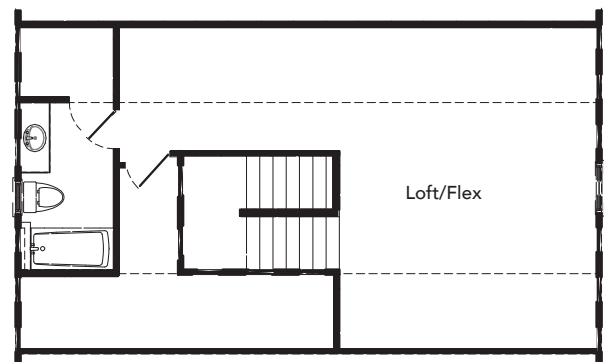

BOGUE WATCH

Come to Life on the Water

Homesite 173
714 Yachtsman Place
Newport, NC

Adams

4 Bedrooms | 3.5 Bath | 3,081 sq. ft.

BOGUE WATCH

Come to Life on the Water

Homesite 173
714 Yachtsman Place
Newport, NC

FIRST FLOOR

SECOND FLOOR

Loft

Adams

4 Bedrooms | 3.5 Bath | 3,081 sq. ft.

BogueWatch.com

201 Bogue Watch Drive, Newport, NC 28570
910.467.1304 | tamra.farris@gmail.com

All plans, dimensions, details, and renderings are approximate and subject to change. Illustration may not represent finished details. 2/21