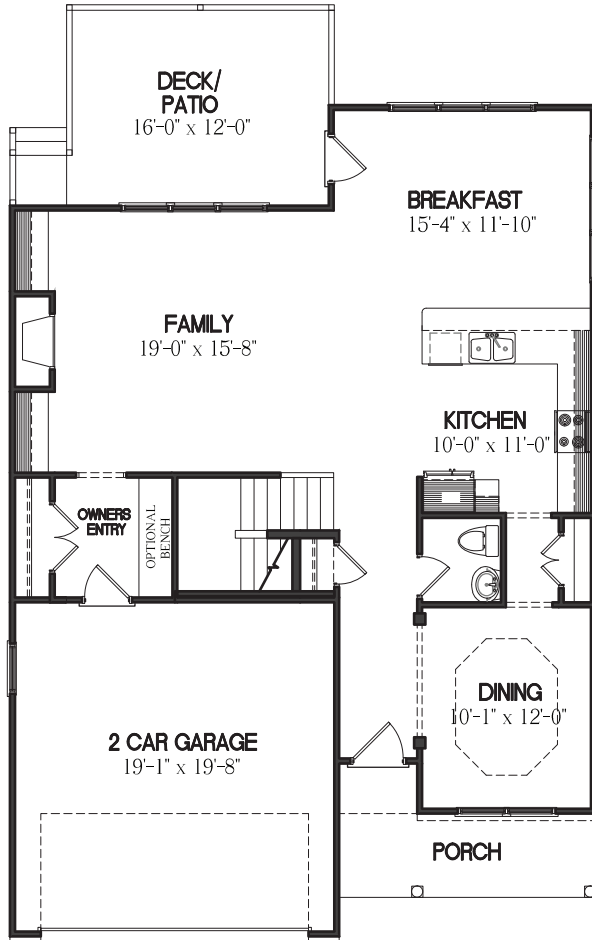

BOGUE WATCH

Come to Life on the Water

Homesite 173
714 Yachtsman Place
Newport, NC

Adams

4 Bedrooms | 3.5 Bath | 3,081 sq. ft.

BOGUE WATCH

Come to Life on the Water

Homesite 173
714 Yachtsman Place
Newport, NC

FIRST FLOOR

SECOND FLOOR

Loft

Adams

4 Bedrooms | 3.5 Bath | 3,081 sq. ft.

BogueWatch.com

201 Bogue Watch Drive, Newport, NC 28570
910.467.1304 | tamra.farris@gmail.com

All plans, dimensions, details, and renderings are approximate and subject to change. Illustration may not represent finished details. 2/21