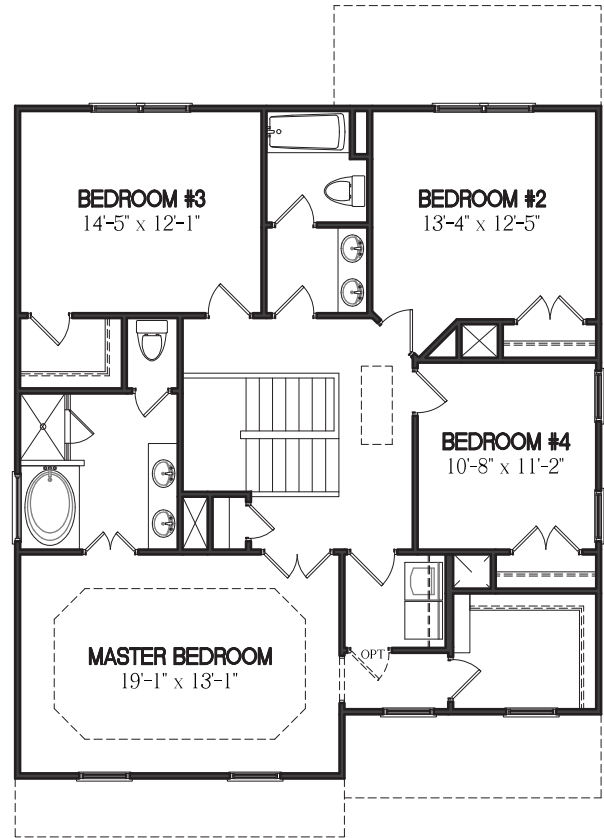

BOGUE WATCH

Come to Life on the Water

Homesite 173
714 Yachtsman Place
Newport, NC

Adams

4 Bedrooms | 3.5 Bath | 3,081 sq. ft.

BOGUE WATCH

Come to Life on the Water

Homesite 173
714 Yachtsman Place
Newport, NC

FIRST FLOOR

SECOND FLOOR

Loft

Adams

4 Bedrooms | 3.5 Bath | 3,081 sq. ft.

BogueWatch.com

201 Bogue Watch Drive, Newport, NC 28570
910.467.1304 | tamra.farris@gmail.com

All plans, dimensions, details, and renderings are approximate and subject to change. Illustration may not represent finished details. 2/21