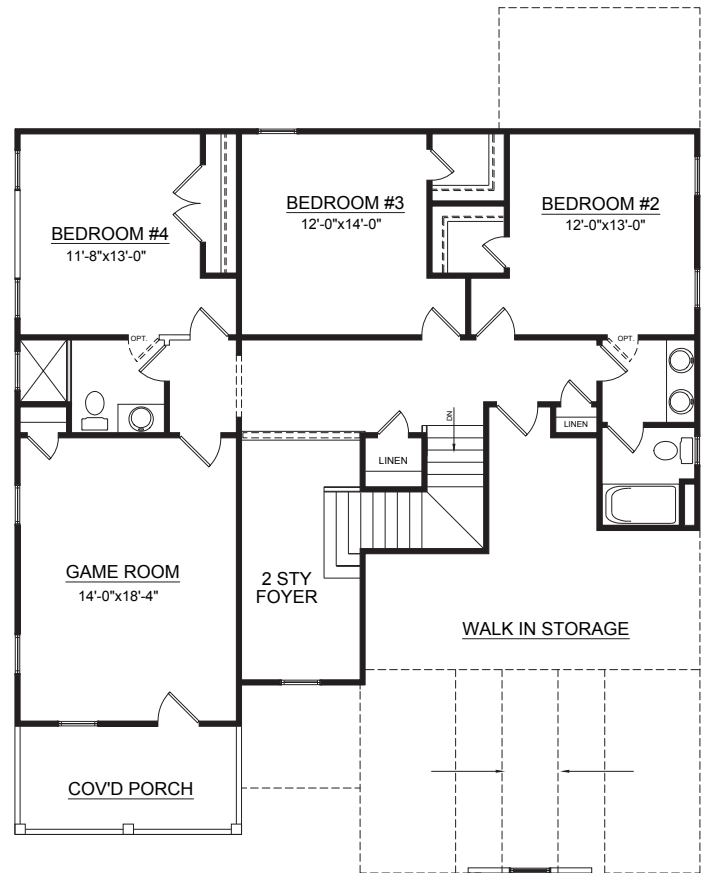

## Tucker

4 Bedrooms | 3.5 Bath | 2,770 sq. ft.

FIRST FLOOR

SECOND FLOOR

# Tucker

4 Bedrooms | 3.5 Bath | 2,770 sq. ft.