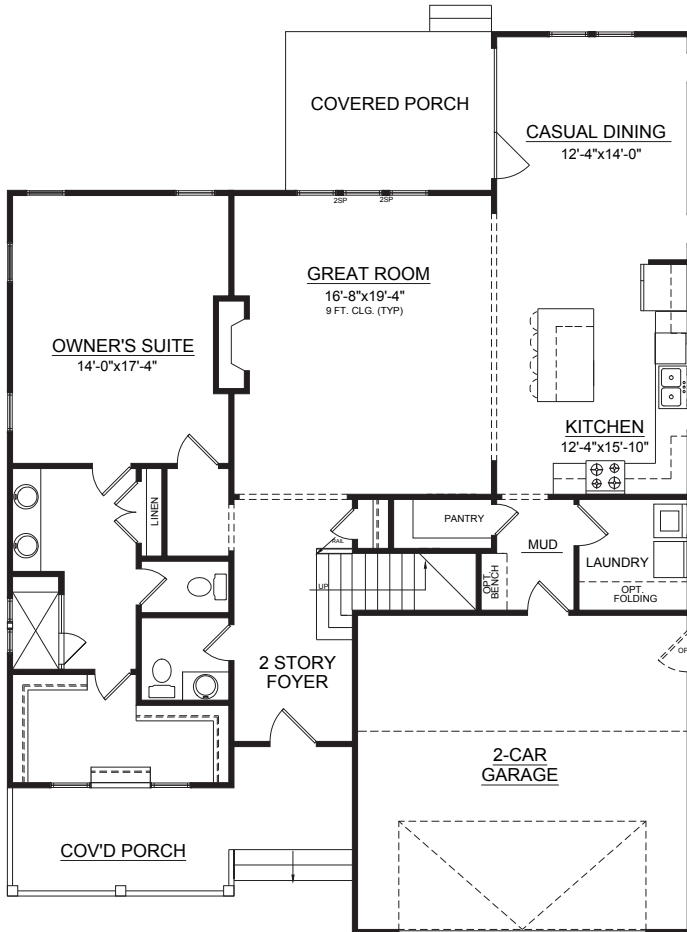

## Tucker

4 Bedrooms | 3.5 Bath | 2,770 sq. ft.

FIRST FLOOR

SECOND FLOOR

# Tucker

4 Bedrooms | 3.5 Bath | 2,770 sq. ft.