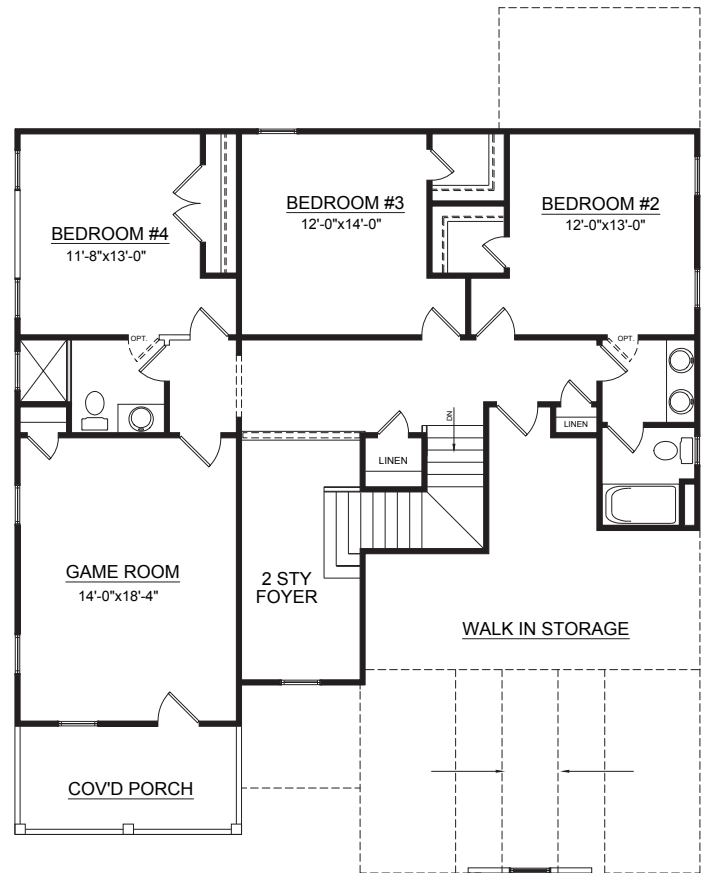

Tucker

4 Bedrooms | 3.5 Bath | 2,770 sq. ft.

FIRST FLOOR

SECOND FLOOR

Tucker

4 Bedrooms | 3.5 Bath | 2,770 sq. ft.