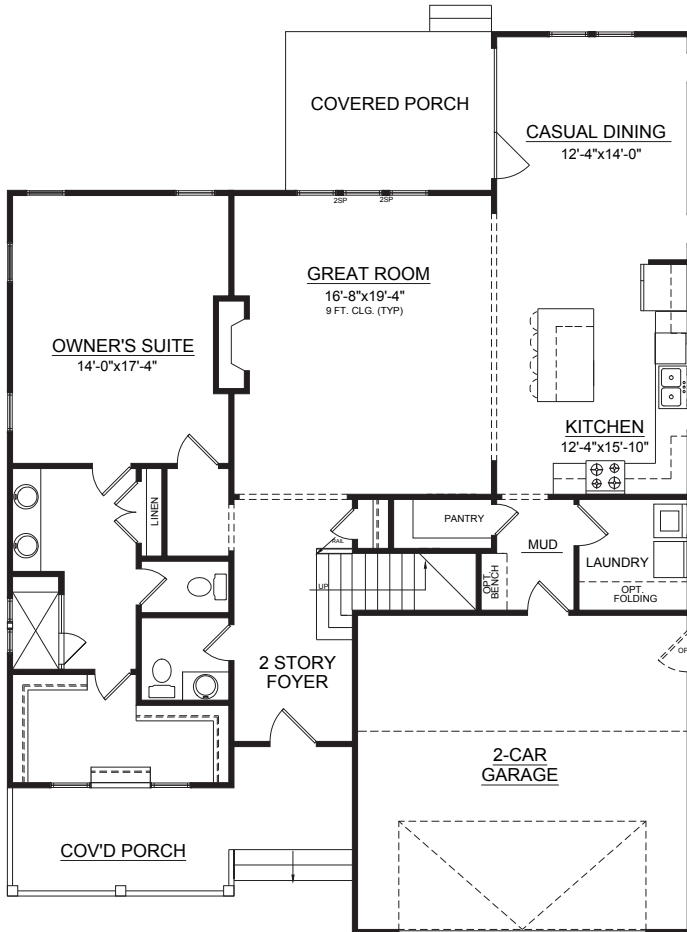

Tucker

4 Bedrooms | 3.5 Bath | 2,770 sq. ft.

FIRST FLOOR

SECOND FLOOR

Tucker

4 Bedrooms | 3.5 Bath | 2,770 sq. ft.