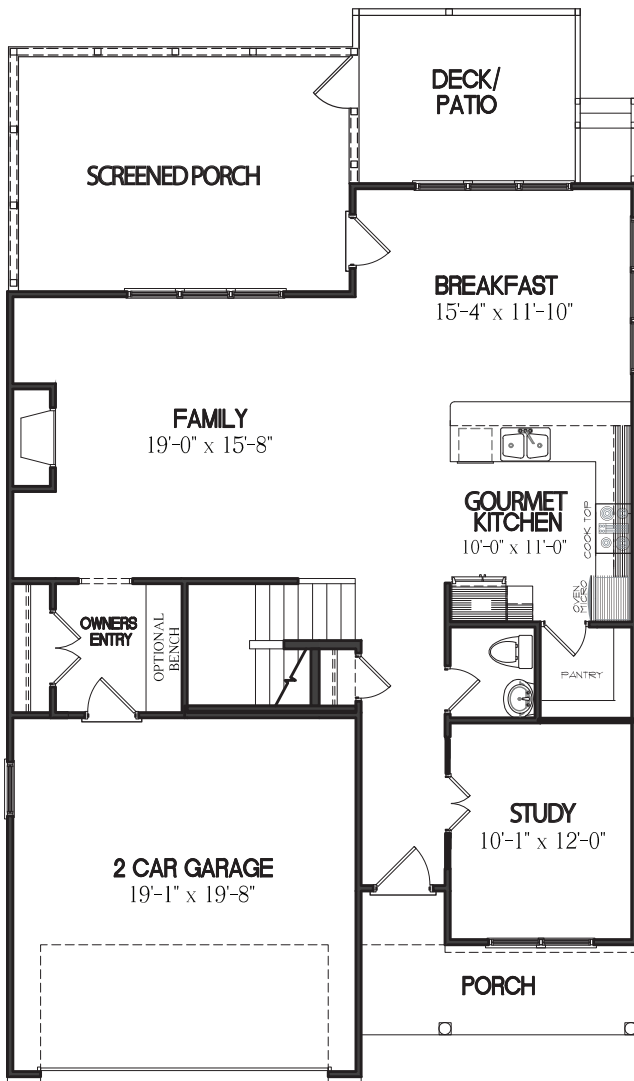

Adams II – 3081 sq. ft.
4 Bedrooms – 3.5 Baths

AnchorsBendNC.com

1130 Anchors Bend Way, Wilmington NC 28411
910.899.5093 • AnchorsBend@FMBnewhomes.com

ADAMS II – 3081 sq. ft. 4 Bedrooms – 3.5 Baths

AnchorsBendNC.com

1130 Anchors Bend Way, Wilmington NC 28411
910.899.5093 • AnchorsBend@FMBnewhomes.com

1/22

FMB
FONVILLE MORISEY BAREFOOT

This floor plan is an artist's representation. All plans are subject to change.