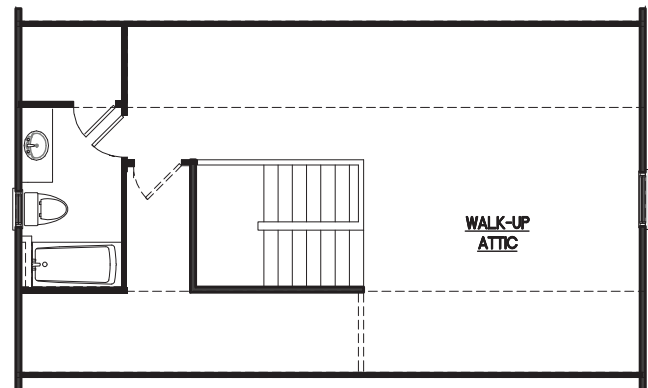

Adams II – 3081 sq. ft.
4 Bedrooms – 3.5 Baths

AnchorsBendNC.com

1130 Anchors Bend Way, Wilmington NC 28411
910.899.5093 • AnchorsBend@FMBnewhomes.com

ADAMS II – 3081 sq. ft. 4 Bedrooms – 3.5 Baths

AnchorsBendNC.com