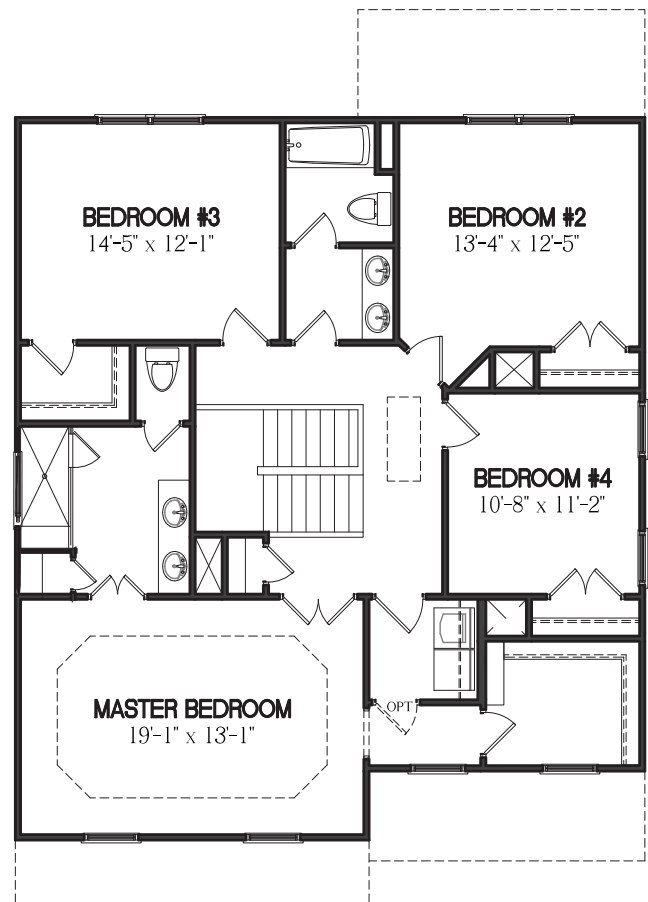

Adams II – 3081 sq. ft.
4 Bedrooms – 3.5 Baths

AnchorsBendNC.com

1130 Anchors Bend Way, Wilmington NC 28411
910.899.5093 • AnchorsBend@FMBnewhomes.com

ADAMS II – 3081 sq. ft. 4 Bedrooms – 3.5 Baths

AnchorsBendNC.com

1130 Anchors Bend Way, Wilmington NC 28411
910.899.5093 • AnchorsBend@FMBnewhomes.com

1/22

FMB
FONVILLE MORISEY BAREFOOT

This floor plan is an artist's representation. All plans are subject to change.