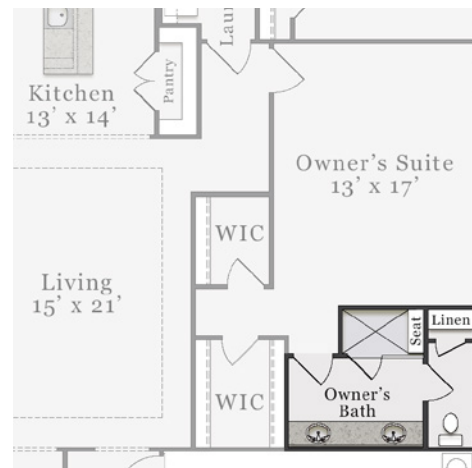

The Sycamore

Bedrooms: 3
Baths: 2

1,946 sq. ft.

1,946 sq. ft.

1,946 sq. ft.

1,946 sq. ft.

A PERCENTAGE OF EVERY HOME SOLD GOES TO SUPPORT ALZHEIMER'S RESEARCH AND CARE.

First Floor

The floorplan shown is the A elevation.
Other elevations are similar but may include minor layout and square footage differences.

Plan Options

Opt. Sunroom

Opt. Laundry Access

Opt. Fireplace

Opt. Zero Entry Shower