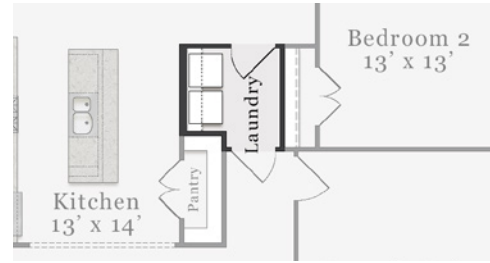

The Sycamore

Bedrooms: 3
Baths: 2

1,946 sq. ft.

1,946 sq. ft.

1,946 sq. ft.

1,946 sq. ft.

A PERCENTAGE OF EVERY HOME SOLD GOES TO SUPPORT ALZHEIMER'S RESEARCH AND CARE.

First Floor

The floorplan shown is the A elevation.
Other elevations are similar but may include minor layout and square footage differences.

Plan Options

Opt. Sunroom

Opt. Laundry Access

Opt. Fireplace

Opt. Zero Entry Shower