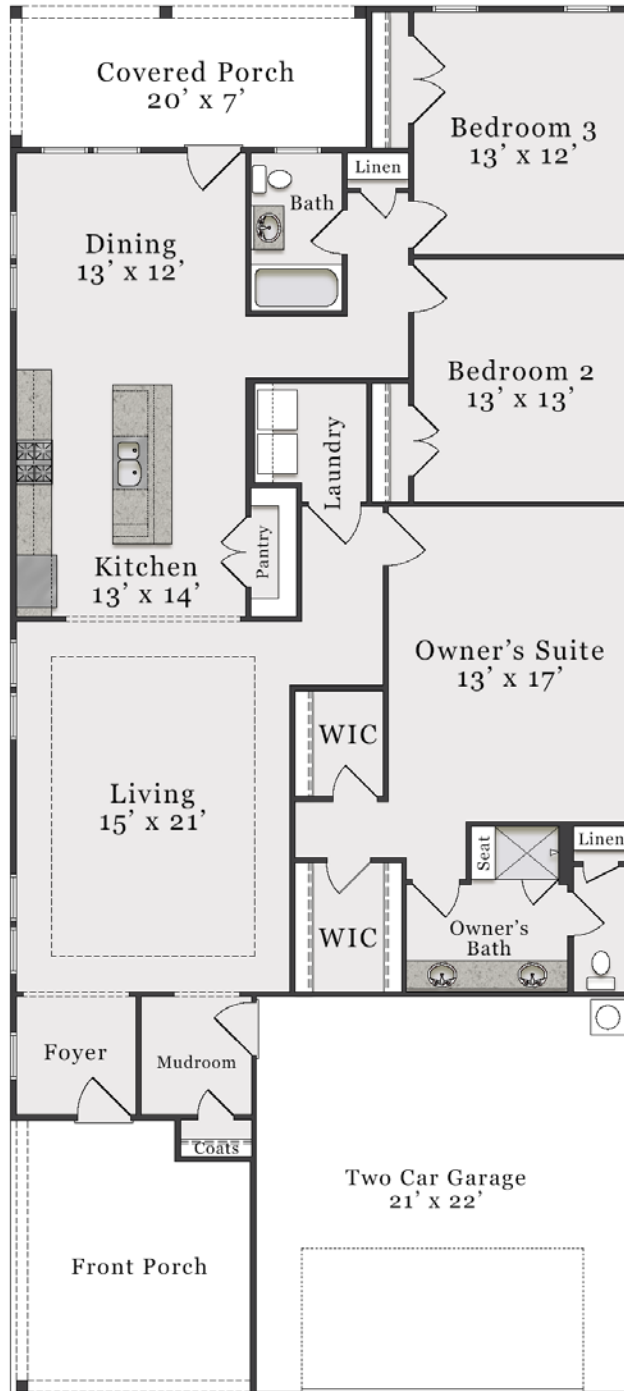

The Sycamore

Bedrooms: 3
Baths: 2

1,946 sq. ft.

1,946 sq. ft.

1,946 sq. ft.

1,946 sq. ft.

A PERCENTAGE OF EVERY HOME SOLD GOES TO SUPPORT ALZHEIMER'S RESEARCH AND CARE.

First Floor

The floorplan shown is the A elevation.
Other elevations are similar but may include minor layout and square footage differences.

Plan Options

Opt. Sunroom

Opt. Laundry Access

Opt. Fireplace

Opt. Zero Entry Shower