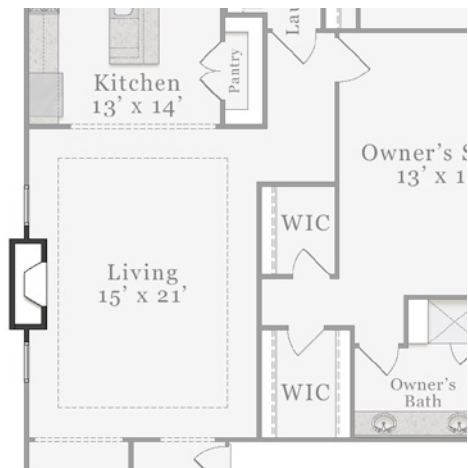

The Sycamore

Bedrooms: 3
Baths: 2

1,946 sq. ft.

1,946 sq. ft.

1,946 sq. ft.

1,946 sq. ft.

A PERCENTAGE OF EVERY HOME SOLD GOES TO SUPPORT ALZHEIMER'S RESEARCH AND CARE.

First Floor

The floorplan shown is the A elevation.
Other elevations are similar but may include minor layout and square footage differences.

Plan Options

Opt. Sunroom

Opt. Laundry Access

Opt. Fireplace

Opt. Zero Entry Shower