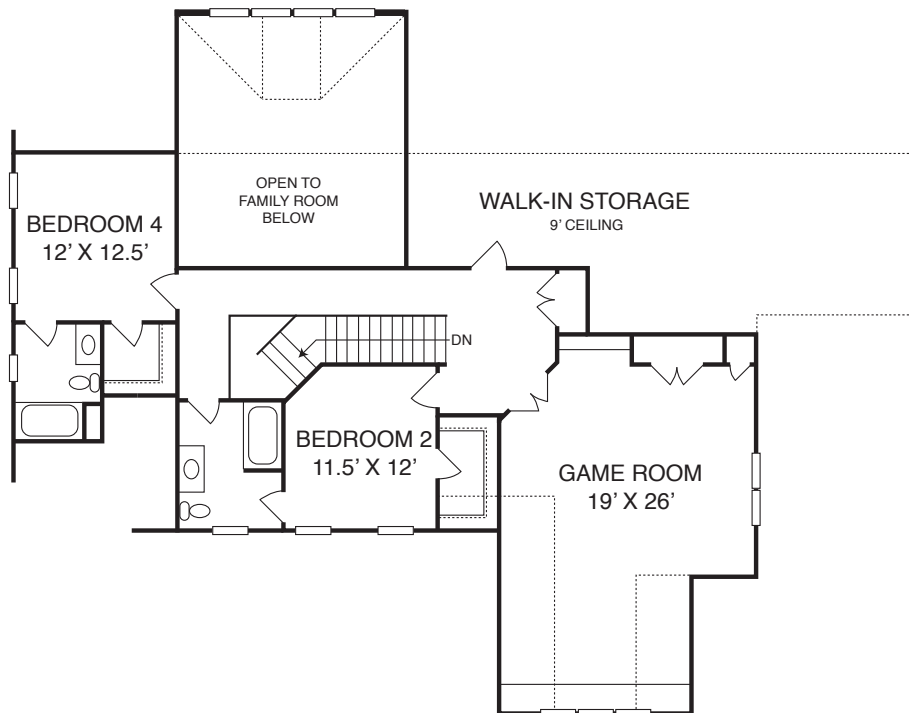

## **CHATHAM BREEZE**

Homesite 31 // 41 Blufftonwood Drive • Pittsboro, NC

4 BDR // 4.5 BA // 3580 SF // 4.1 Acres

First Floor Owner's Retreat // First Floor Bedroom with Private Bath  
Study/Office Main Level // Covered Patio with Fireplace // 3 Car Garage