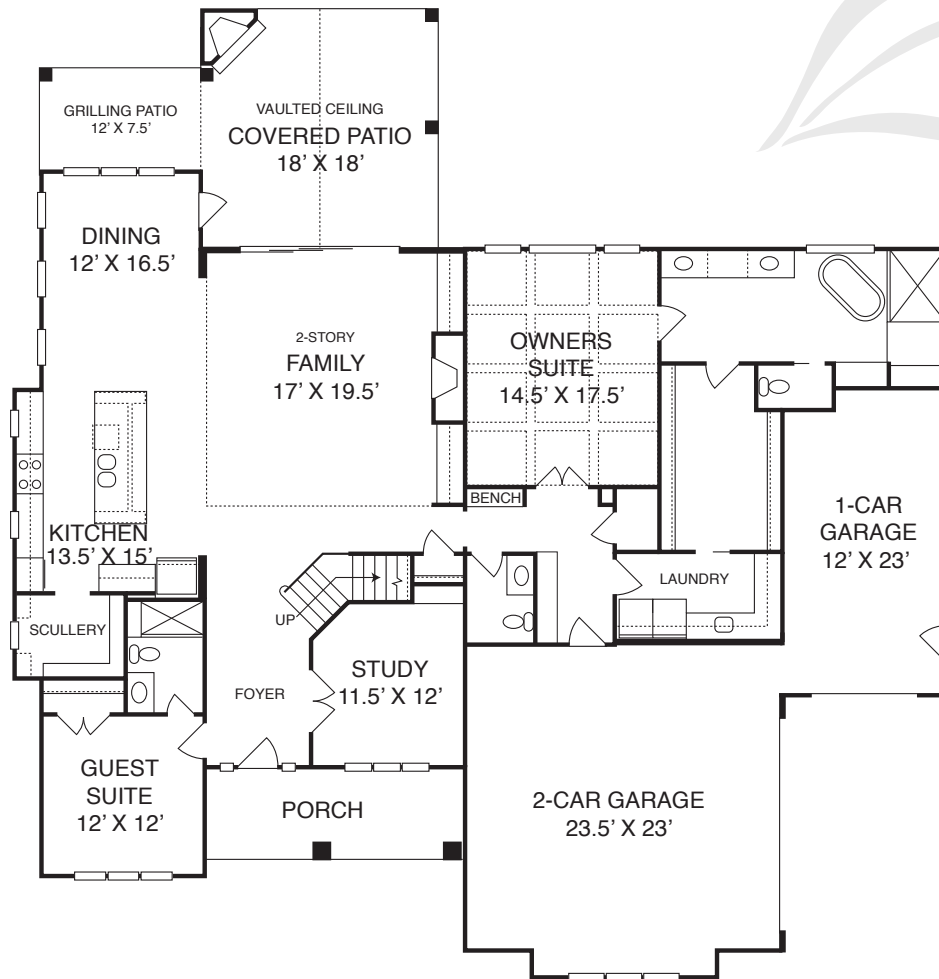

## **CHATHAM BREEZE**

Homesite 31 // 41 Blufftonwood Drive • Pittsboro, NC

4 BDR // 4.5 BA // 3580 SF // 4.1 Acres

First Floor Owner's Retreat // First Floor Bedroom with Private Bath  
Study/Office Main Level // Covered Patio with Fireplace // 3 Car Garage