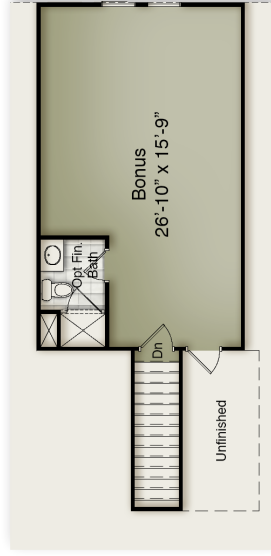

# THE CLAREMONT

Opt Grilling  
Patio  
12'-0" x 8'-0"

Opt Screened Porch  
17'-5" x 12'-4"

Opt Entertainment Extension  
21'-11" x 24'-10"

First Floor

Opt Master Bath Upgrade

Opt Second Floor  
French Country