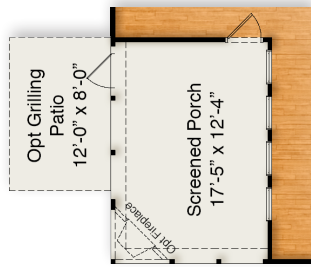

# THE CLAREMONT

Opt Grilling  
Patio  
12'-0" x 8'-0"

Opt Screened Porch  
17'-5" x 12'-4"

Opt Entertainment Extension  
21'-11" x 24'-10"

First Floor

Opt Master Bath Upgrade

Opt Second Floor  
French Country