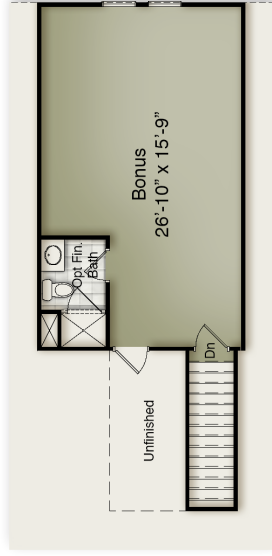

# THE CLAREMONT

Opt Grilling  
Patio  
12'-0" x 8'-0"

Opt Screened Porch  
17'-5" x 12'-4"

Opt Entertainment Extension  
21'-11" x 24'-10"

First Floor

Opt Master Bath Upgrade

Opt Second Floor  
French Country