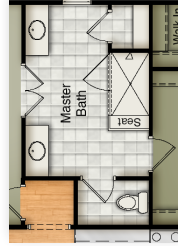

# THE CLAREMONT

Opt Grilling  
Patio  
12'-0" x 8'-0"

Opt Screened Porch  
17'-5" x 12'-4"

Opt Entertainment Extension  
21'-11" x 24'-10"

First Floor

Opt Master Bath Upgrade

Opt Second Floor  
French Country