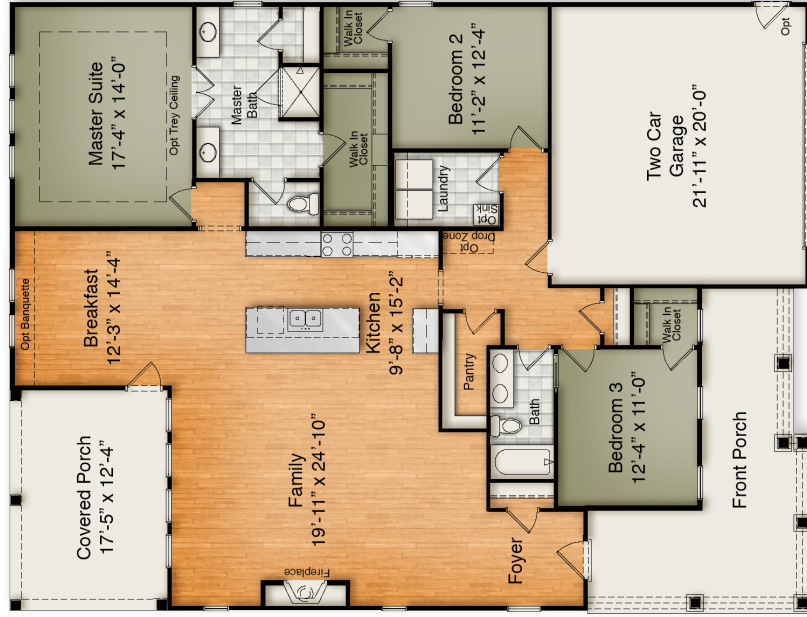

# THE CLAREMONT

Opt Grilling  
Patio  
12'-0" x 8'-0"

Opt Screened Porch  
17'-5" x 12'-4"

Opt Entertainment Extension  
21'-11" x 24'-10"

First Floor

Opt Master Bath Upgrade

Opt Second Floor  
French Country

Opt Second Floor  
Traditional and Arts & Crafts