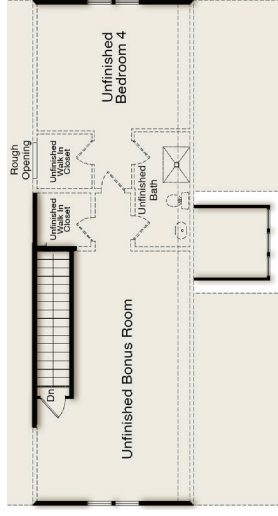

# WYNDWATER

Modern Farmhouse Elevation

Side Load Garage

Optional Covered Porch with Fireplace

Sliding Glass Door at Family

Primary Bath with Opt. Freestanding Tub

Opt. Dual Vanity at Hall Bath

Unfinished Walk-Up Attic

Walk-up attic with Finished Bonus & Unfinished Bed/Bath

Walk-up attic with Finished Bonus & Finished Bedroom 4 with Bathroom

Craftsman Elevation

## First Floor

## Second Floor