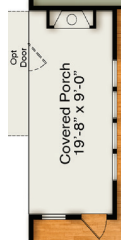

# WYNDWATER

Modern Farmhouse Elevation

Side Load Garage

Optional Covered Porch with Fireplace

Sliding Glass Door at Family

Primary Bath with Opt. Freestanding Tub

Opt. Dual Vanity at Hall Bath

Unfinished Walk-Up Attic

## First Floor

## Second Floor