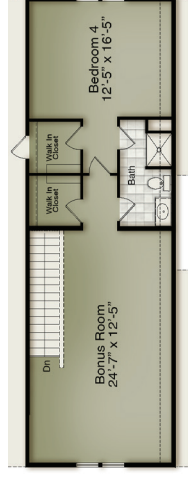

# WYNDWATER

Modern Farmhouse Elevation

Side Load Garage

Optional Covered Porch with Fireplace

Sliding Glass Door at Family

Primary Bath with Opt. Freestanding Tub

Opt. Dual Vanity at Hall Bath

Unfinished Walk-Up Attic

Walk-up attic with Finished Bonus & Unfinished Bed/Bath

Walk-up attic with Finished Bonus & Finished Bedroom 4 with Bathroom

Craftsman Elevation

## First Floor

## Second Floor