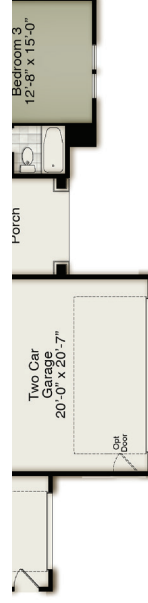

# WYNDWATER

Modern Farmhouse Elevation

Side Load Garage

Optional Covered Porch with Fireplace

Sliding Glass Door at Family

Primary Bath with Opt. Freestanding Tub

Opt. Dual Vanity at Hall Bath

Unfinished Walk-Up Attic

Walk-up attic with Finished Bonus & Unfinished Bed/Bath

Walk-up attic with Finished Bonus & Finished Bedroom 4 with Bathroom

Craftsman Elevation

## First Floor

## Second Floor