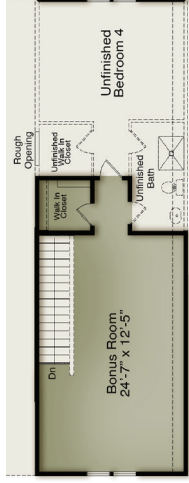

# WYNDWATER

Modern Farmhouse Elevation

Side Load Garage

Optional Covered Porch with Fireplace

Sliding Glass Door at Family

Primary Bath with Opt. Freestanding Tub

Opt. Dual Vanity at Hall Bath

Unfinished Walk-Up Attic

Walk-up attic with Finished Bonus & Unfinished Bed/Bath

Walk-up attic with Finished Bonus & Finished Bedroom 4 with Bathroom

Craftsman Elevation

## First Floor

## Second Floor