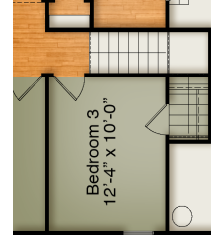

The Amherst

WYNDWATER

First Floor

Stick

Modern Farmhouse Elevation and Cottage Elevations

Stick

Modern Farmhouse Elevation and Cottage Elevations

Optional Screened Porch

Optional Flex

Optional Guest Suite with Full Bath

Stairs to Optional Second Floor

Optional Dual Vanity

Optional Second Floor

RobuckHomes.com

All plans, details, and renderings are approximate and subject to change. Illustrations may not represent finished details. 12/23