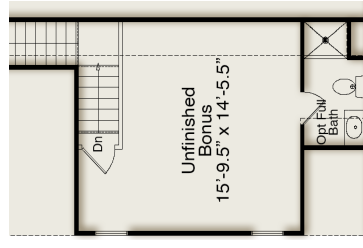

The Amherst

WYNDWATER

First Floor

Stick

Modern Farmhouse Elevation and Cottage Elevations

Stick

Modern Farmhouse Elevation and Cottage Elevations

Optional Screened Porch

Optional Flex

Optional Guest Suite with Full Bath

Stairs to Optional Second Floor

Optional Dual Vanity

Optional Second Floor

RobuckHomes.com

All plans, details, and renderings are approximate and subject to change. Illustrations may not represent finished details. 12/23