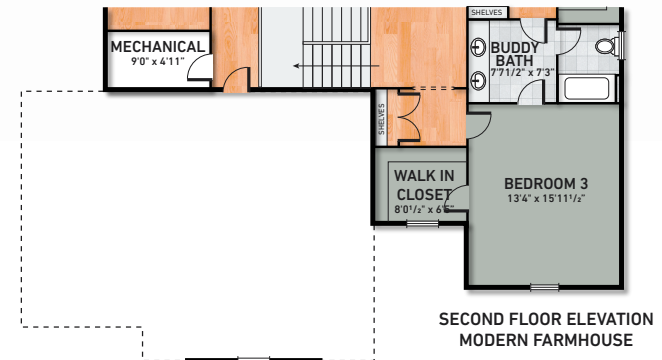

The Whitsun

Alternate Elevations

Country Chic

Modern Farmhouse

The Whitsun

Well Equipped to Support Your Busy Lifestyle

Key Features of Base Plan

- Grand foyer welcomes you to 10 foot ceilings in family, kitchen and dining
- Elegant Mahogany front door
- Impressive 8' solid core interior doors throughout first floor
- Versatile flex room to design as your personal space
- Gourmet kitchen design with all the latest appliances and large gathering island
- Inviting covered back porch for outdoor living
- Convenient One of a kind tech center off the kitchen
- Open dining area offers beautiful window views
- Spacious walk in pantry
- Sizeable mud room with convenient drop zone
- 1st floor owner's suite private entry
- Beautiful owner's bath includes a free standing tub

The Whitsun

Eastern Seaboard Elevation

The Whitsun

FIRST FLOOR PLAN

OPTIONAL OWNERS RETREAT

OPTIONAL SCULLERY, GRILLING DECK, SCREEN PORCH, SCREENED PORCH W/FIREPLACE, OPTIONAL SLIDING GLASS DOOR, OPTIONAL FRENCH DOOR AT FLEX ROOM, 3RD CAR GARAGE, GARAGE, FOYER, FLEX, WALK IN CLOSET, PORCH, FIRST FLOOR ELEVATION COUNTRY CHIC, FIRST FLOOR ELEVATION MODERN FARMHOUSE, OPTIONAL BASEMENT

SECOND FLOOR PLAN

OPTIONAL FINISHED OR UNFINISHED BONUS ROOM

SECOND FLOOR ELEVATION MODERN FARMHOUSE

SECOND FLOOR ELEVATION COUNTRY CHIC

BASEMENT PLAN

*Floors plans, elevations, and options are approximate and subject to change without notice. Images are only for illustrative purposes and not an exact representation of the products, colors, or design. Some items shown are optional and available at an additional cost. Due to differences in printing and monitors, the colors of products may also appear different from those displayed. 5.21