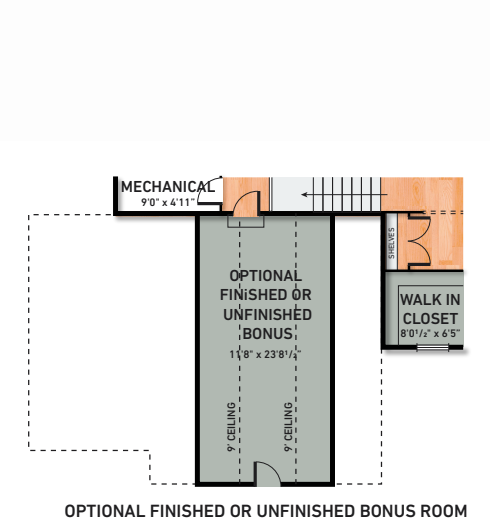

The Whitsun

Alternate Elevations

Country Chic

Modern Farmhouse

The Whitsun

Well Equipped to Support Your Busy Lifestyle

Key Features of Base Plan

- Grand foyer welcomes you to 10 foot ceilings in family, kitchen and dining
- Elegant Mahogany front door
- Impressive 8' solid core interior doors throughout first floor
- Versatile flex room to design as your personal space
- Gourmet kitchen design with all the latest appliances and large gathering island
- Inviting covered back porch for outdoor living
- Convenient One of a kind tech center off the kitchen
- Open dining area offers beautiful window views
- Spacious walk in pantry
- Sizeable mud room with convenient drop zone
- 1st floor owner's suite private entry
- Beautiful owner's bath includes a free standing tub

The Whitsun

Eastern Seaboard Elevation

The Whitsun

FIRST FLOOR PLAN

OPTIONAL OWNERS RETREAT

OPTIONAL SCULLERY, GRILLING DECK, SCREEN PORCH, SCREENED PORCH W/FIREPLACE, OPTIONAL SLIDING GLASS DOOR, OPTIONAL FRENCH DOOR AT FLEX ROOM, 3RD CAR GARAGE, GARAGE, FOYER, FLEX, WALK IN CLOSET, PORCH, FIRST FLOOR ELEVATION COUNTRY CHIC, FIRST FLOOR ELEVATION MODERN FARMHOUSE, OPTIONAL BASEMENT

SECOND FLOOR PLAN

OPTIONAL FINISHED OR UNFINISHED BONUS ROOM

SECOND FLOOR ELEVATION MODERN FARMHOUSE

SECOND FLOOR ELEVATION COUNTRY CHIC

BASEMENT PLAN

*Floors plans, elevations, and options are approximate and subject to change without notice. Images are only for illustrative purposes and not an exact representation of the products, colors, or design. Some items shown are optional and available at an additional cost. Due to differences in printing and monitors, the colors of products may also appear different from those displayed. 5.21