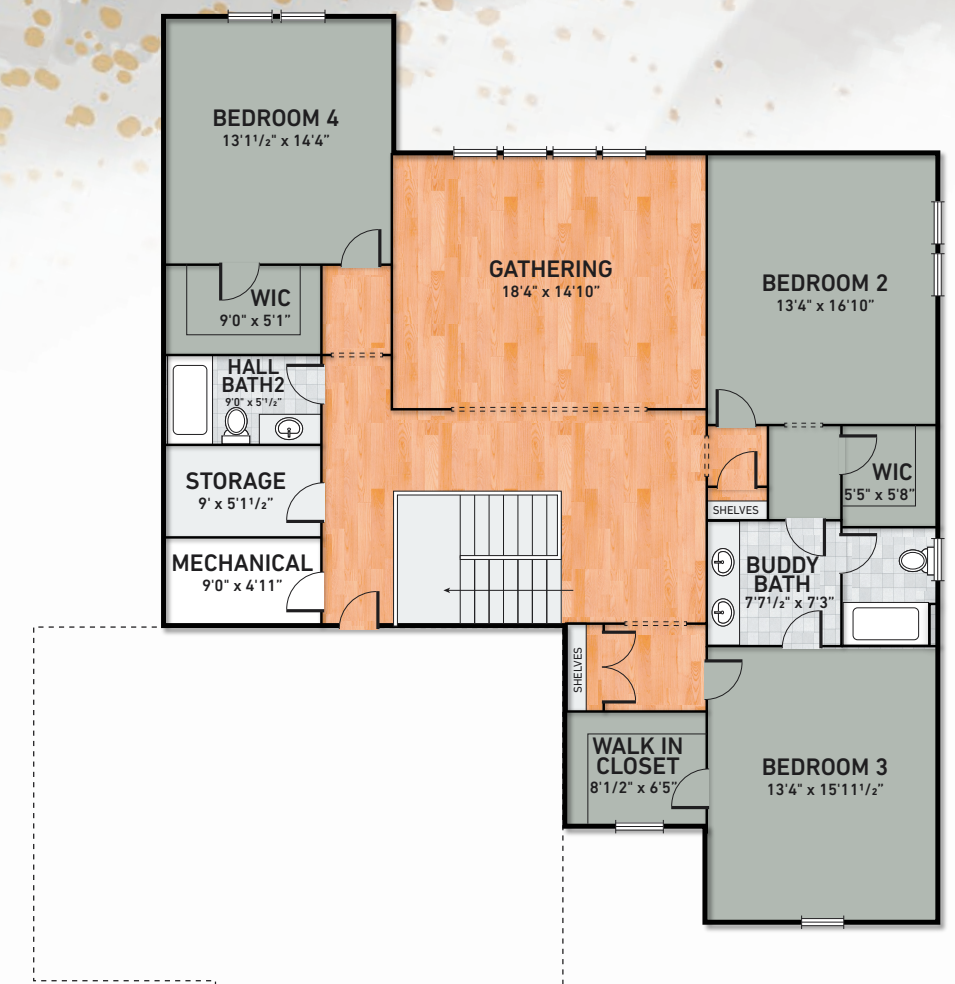

The Whitsun

Alternate Elevations

Country Chic

Modern Farmhouse

The Whitsun

Well Equipped to Support Your Busy Lifestyle

Key Features of Base Plan

- Grand foyer welcomes you to 10 foot ceilings in family, kitchen and dining
- Elegant Mahogany front door
- Impressive 8' solid core interior doors throughout first floor
- Versatile flex room to design as your personal space
- Gourmet kitchen design with all the latest appliances and large gathering island
- Inviting covered back porch for outdoor living
- Convenient One of a kind tech center off the kitchen
- Open dining area offers beautiful window views
- Spacious walk in pantry
- Sizeable mud room with convenient drop zone
- 1st floor owner's suite private entry
- Beautiful owner's bath includes a free standing tub

- Large walk-in closet with wood shelving cabinetry
- Impressive second story includes three bedrooms with walk in closets, a hall bath, buddy bath and a casual gathering room with picturesque windows

The Whitsun

Eastern Seaboard Elevation

The Whitsun

FIRST FLOOR PLAN

OPTIONAL OWNERS RETREAT

OPTIONAL SCULLERY, GRILLING DECK, SCREEN PORCH, SCREENED PORCH W/FIREPLACE, OPTIONAL SLIDING GLASS DOOR, OPTIONAL FRENCH DOOR AT FLEX ROOM, 3RD CAR GARAGE, GARAGE, FOYER, FLEX, WALK IN CLOSET, PORCH, FIRST FLOOR ELEVATION COUNTRY CHIC, FIRST FLOOR ELEVATION MODERN FARMHOUSE, OPTIONAL BASEMENT

SECOND FLOOR PLAN

OPTIONAL FINISHED OR UNFINISHED BONUS ROOM

SECOND FLOOR ELEVATION MODERN FARMHOUSE

SECOND FLOOR ELEVATION COUNTRY CHIC

BASEMENT PLAN

*Floors plans, elevations, and options are approximate and subject to change without notice. Images are only for illustrative purposes and not an exact representation of the products, colors, or design. Some items shown are optional and available at an additional cost. Due to differences in printing and monitors, the colors of products may also appear different from those displayed. 5.21