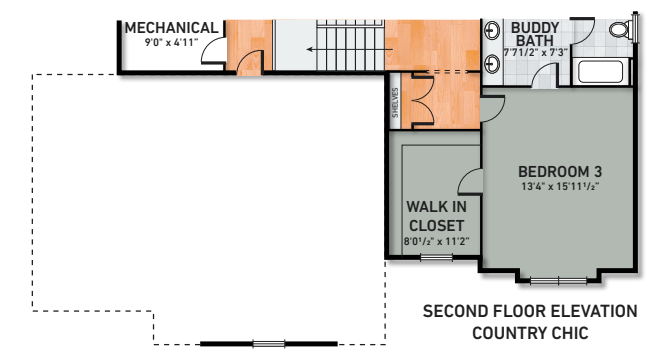

The Whitsun

Alternate Elevations

Country Chic

Modern Farmhouse

The Whitsun

Well Equipped to Support Your Busy Lifestyle

Key Features of Base Plan

- Grand foyer welcomes you to 10 foot ceilings in family, kitchen and dining
- Elegant Mahogany front door
- Impressive 8' solid core interior doors throughout first floor
- Versatile flex room to design as your personal space
- Gourmet kitchen design with all the latest appliances and large gathering island
- Inviting covered back porch for outdoor living
- Convenient One of a kind tech center off the kitchen
- Open dining area offers beautiful window views
- Spacious walk in pantry
- Sizeable mud room with convenient drop zone
- 1st floor owner's suite private entry
- Beautiful owner's bath includes a free standing tub

The Whitsun

Eastern Seaboard Elevation

The Whitsun

FIRST FLOOR PLAN

OPTIONAL OWNERS RETREAT

OPTIONAL SCULLERY, GRILLING DECK, SCREEN PORCH, SCREENED PORCH W/FIREPLACE, OPTIONAL SLIDING GLASS DOOR, OPTIONAL FRENCH DOOR AT FLEX ROOM, 3RD CAR GARAGE, GARAGE, FOYER, FLEX, WALK IN CLOSET, PORCH, FIRST FLOOR ELEVATION COUNTRY CHIC, FIRST FLOOR ELEVATION MODERN FARMHOUSE, OPTIONAL BASEMENT

SECOND FLOOR PLAN

OPTIONAL FINISHED OR UNFINISHED BONUS ROOM

SECOND FLOOR ELEVATION MODERN FARMHOUSE

SECOND FLOOR ELEVATION COUNTRY CHIC

BASEMENT PLAN

*Floors plans, elevations, and options are approximate and subject to change without notice. Images are only for illustrative purposes and not an exact representation of the products, colors, or design. Some items shown are optional and available at an additional cost. Due to differences in printing and monitors, the colors of products may also appear different from those displayed. 5.21