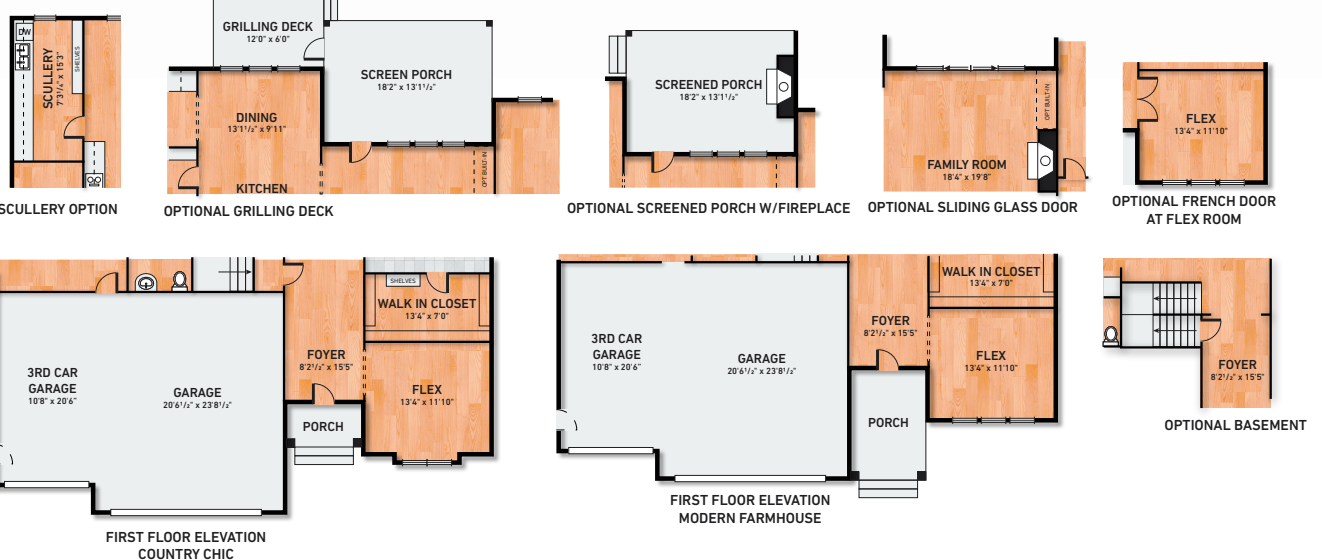

The Whitsun

Alternate Elevations

Country Chic

Modern Farmhouse

The Whitsun

Well Equipped to Support Your Busy Lifestyle

Key Features of Base Plan

- Grand foyer welcomes you to 10 foot ceilings in family, kitchen and dining
- Elegant Mahogany front door
- Impressive 8' solid core interior doors throughout first floor
- Versatile flex room to design as your personal space
- Gourmet kitchen design with all the latest appliances and large gathering island
- Inviting covered back porch for outdoor living
- Convenient One of a kind tech center off the kitchen
- Open dining area offers beautiful window views
- Spacious walk in pantry
- Sizeable mud room with convenient drop zone
- 1st floor owner's suite private entry
- Beautiful owner's bath includes a free standing tub

The Whitsun

Eastern Seaboard Elevation

The Whitsun

FIRST FLOOR PLAN

OPTIONAL OWNERS RETREAT

OPTIONAL SCULLERY, GRILLING DECK, SCREEN PORCH, SCREENED PORCH W/FIREPLACE, OPTIONAL SLIDING GLASS DOOR, OPTIONAL FRENCH DOOR AT FLEX ROOM, 3RD CAR GARAGE, GARAGE, FOYER, FLEX, WALK IN CLOSET, PORCH, FIRST FLOOR ELEVATION COUNTRY CHIC, FIRST FLOOR ELEVATION MODERN FARMHOUSE, OPTIONAL BASEMENT

SECOND FLOOR PLAN

OPTIONAL FINISHED OR UNFINISHED BONUS ROOM

SECOND FLOOR ELEVATION MODERN FARMHOUSE

SECOND FLOOR ELEVATION COUNTRY CHIC

BASEMENT PLAN

*Floors plans, elevations, and options are approximate and subject to change without notice. Images are only for illustrative purposes and not an exact representation of the products, colors, or design. Some items shown are optional and available at an additional cost. Due to differences in printing and monitors, the colors of products may also appear different from those displayed. 5.21