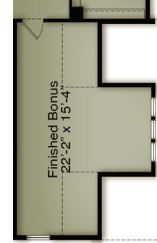

The Whitley

THE PARK AT KENNEBEC CROSSING

Modern Farmhouse

Craftsman

The Whitley

THE PARK AT KENNEBEC CROSSING

First Floor

Modern Farmhouse Elevation

Modern Farmhouse Elevation

Unfinished Bonus
Modern Farmhouse Elevation

Unfinished Bonus
Craftsman Elevation

Finished Bonus
Craftsman Elevation

Optional
Dual Vanity
in Hall Bath

Second Floor