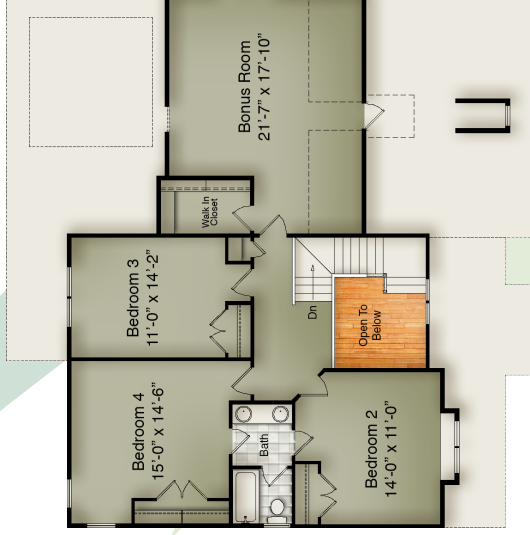

FONVILLE MORISEY
BAREFOOT
NEW HOME SALES & MARKETING 

THE Curlington

Optional Screened Porch
15'-8" x 12'-0"

Optional Entertainment Extension
17'

Optional Master Bath

FIRST FLOOR

Optional Kitchen

Optional Sideload Garage
with Optional Third Car Garage

Optional Hall Bath

SECOND FLOOR

Optional Finished Storage

919.926.5562 | GLENCREEK@FMBNEWHOMES.COM
GLENCREEKLIFE.COM

All plans, details, and renderings are approximate and subject to change. Illustration may not represent finished details.