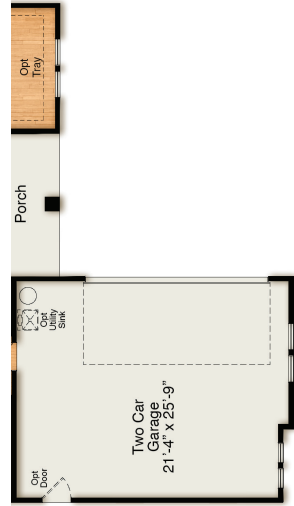

# The Emerson WESTPORT

Optional Patio Extension off Covered Patio

Optional Fireplace on Covered Porch

Coastal Craftsman Elevation

Stick Elevation

Optional Primary Bath with Freestanding Tub

Optional Sliding Glass Door at Family

## First Floor

Optional Dual Vanity in Bath

Optional Guest Suite with Full Bath in lieu of Flex

Modern Farmhouse Elevation

Optional Unfinished Bonus Room

Optional Finished Bonus Room

Coastal Craftsman Elevation