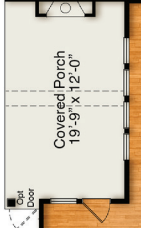

# The Emerson WESTPORT

Optional Patio Extension off Covered Patio

Optional Fireplace on Covered Porch

Coastal Craftsman Elevation

Stick Elevation

Optional Primary Bath with Freestanding Tub

Optional Sliding Glass Door at Family

## First Floor

Optional Dual Vanity in Bath

Optional Guest Suite with Full Bath in lieu of Flex

Modern Farmhouse Elevation

Optional Unfinished Bonus Room

Optional Finished Bonus Room

Coastal Craftsman Elevation