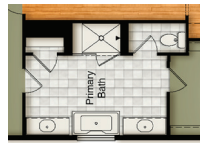

# The Emerson WESTPORT

Optional Patio Extension off Covered Patio

Optional Fireplace on Covered Porch

Coastal Craftsman Elevation

Stick Elevation

Optional Primary Bath with Freestanding Tub

Optional Sliding Glass Door at Family

## First Floor

Optional Dual Vanity in Bath

Optional Guest Suite with Full Bath in lieu of Flex

Modern Farmhouse Elevation

Optional Unfinished Bonus Room

Optional Finished Bonus Room

Coastal Craftsman Elevation