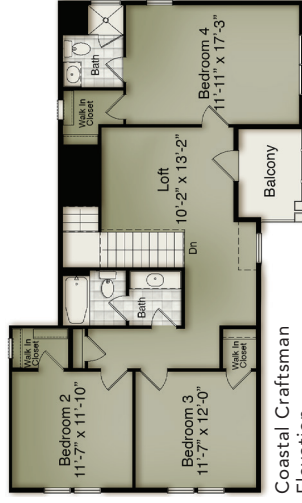

# The Emerson WESTPORT

Optional Patio Extension off Covered Patio

Optional Fireplace on Covered Porch

Coastal Craftsman Elevation

Stick Elevation

Optional Primary Bath with Freestanding Tub

Optional Sliding Glass Door at Family

## First Floor

Optional Dual Vanity in Bath

Optional Guest Suite with Full Bath in lieu of Flex

Modern Farmhouse Elevation

Optional Unfinished Bonus Room

Optional Finished Bonus Room

Coastal Craftsman Elevation

## Second Floor

Stick Elevation

Modern Farmhouse Elevation

EastandMason.com | EastandMason@FMBnewhomes.com

All plans, details, and renderings are approximate and subject to change. Illustrations may not represent finished details. 09/24