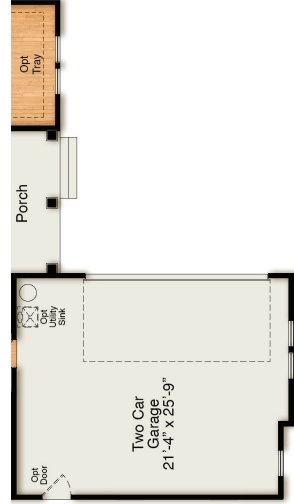

# The Emerson WESTPORT

Optional Patio Extension off Covered Patio

Optional Fireplace on Covered Porch

Coastal Craftsman Elevation

Stick Elevation

Optional Primary Bath with Freestanding Tub

Optional Sliding Glass Door at Family

## First Floor

Optional Dual Vanity in Bath

Optional Guest Suite with Full Bath in lieu of Flex

Modern Farmhouse Elevation

Optional Unfinished Bonus Room

Optional Finished Bonus Room

Coastal Craftsman Elevation