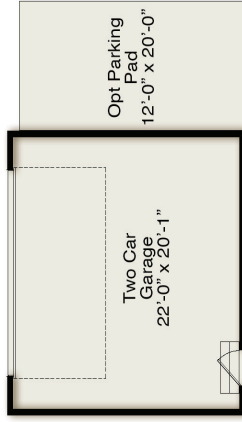

The Berkley

MASON WALK

Coastal Craftsman Elevation

Country Chic Elevation

Craftsman Elevation

Optional Butler's Pantry with Sink

Modern Farmhouse Elevation

Optional Covered Porch in lieu of Patio