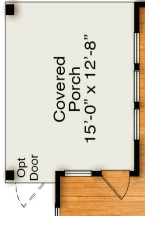

The Berkley

MASON WALK

Coastal Craftsman Elevation

Country Chic Elevation

Craftsman Elevation

Optional Butler's Pantry with Sink

Modern Farmhouse Elevation

Optional Covered Porch in lieu of Patio

Opt Dual Vanity at Hall Bath

Modern Farmhouse Elevation

Coastal Craftsman Elevation

Country Chic Elevation

Craftsman Elevation

Second Floor

EastandMason.com | EastandMason@FMBnewhomes.com

All plans, details, and renderings are approximate and subject to change. Illustrations may not represent finished details. 09/24