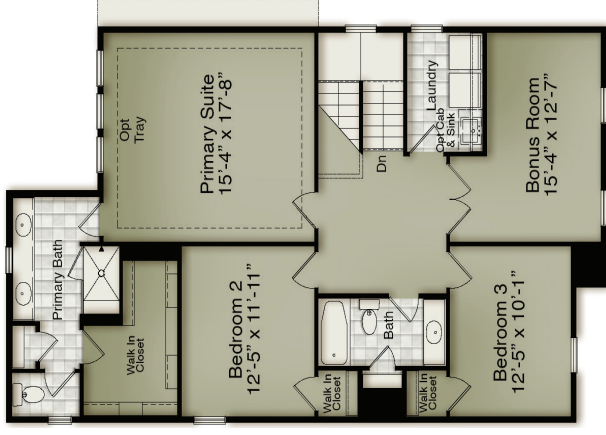

The Berkley

MASON WALK

Coastal Craftsman Elevation

Country Chic Elevation

Craftsman Elevation

Optional Butler's Pantry with Sink

Modern Farmhouse Elevation

Optional Covered Porch in lieu of Patio

Opt Dual Vanity at Hall Bath

Modern Farmhouse Elevation

Coastal Craftsman Elevation

Country Chic Elevation

Craftsman Elevation

Second Floor

EastandMason.com | EastandMason@FMBnewhomes.com

All plans, details, and renderings are approximate and subject to change. Illustrations may not represent finished details. 09/24