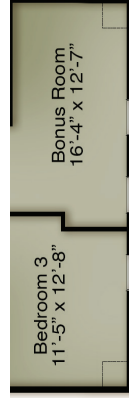

The Berkley

MASON WALK

Coastal Craftsman Elevation

Country Chic Elevation

Craftsman Elevation

Optional Butler's Pantry with Sink

Modern Farmhouse Elevation

Optional Covered Porch in lieu of Patio

Opt Dual Vanity at Hall Bath

Modern Farmhouse Elevation

Coastal Craftsman Elevation

Country Chic Elevation

Craftsman Elevation

Second Floor

EastandMason.com | EastandMason@FMBnewhomes.com

All plans, details, and renderings are approximate and subject to change. Illustrations may not represent finished details. 09/24