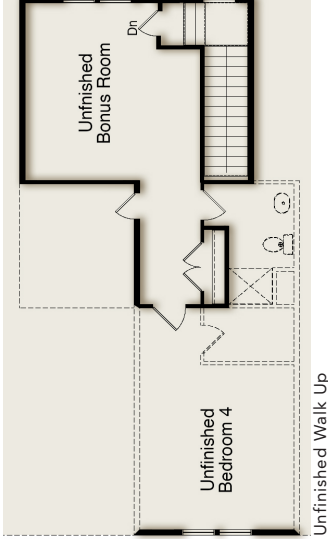

Coastal Craftsman

Modern Farmhouse

Stick

Screened Patio
16'-6" x 10'-0"

Optional Screened Patio w/
Exterior Fireplace

Two Car
Garage
20'-7" x 21'-1"

Sideload Garage
w/ 3rd Car

Modern Farmhouse
& Stick Elevation

Coastal Craftsman
Elevation

Optional Sliding
Glass Door at Family

Stairs with
Optional Walk Up

Optional Dual
Vanity

Unfinished Walk Up

Optional Walk Up with Finished Bonus

Optional Walk Up with Finished Bonus &
Finished Bed/Bath

Second Floor

First Floor