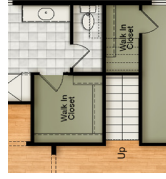

Coastal Craftsman

Modern Farmhouse

Stick

Screened Patio
16'-6" x 10'-0"

Optional Screened Patio w/
Exterior Fireplace

Two Car
Garage
20'-7" x 21'-1"

Sideload Garage
w/ 3rd Car

Modern Farmhouse
& Stick Elevation

Coastal Craftsman
Elevation

Optional Sliding
Glass Door at Family

Stairs with
Optional Walk Up

Optional Dual
Vanity

Unfinished Walk Up

Optional Walk Up with Finished Bonus

Optional Walk Up with Finished Bonus &
Finished Bed/Bath

Second Floor

First Floor