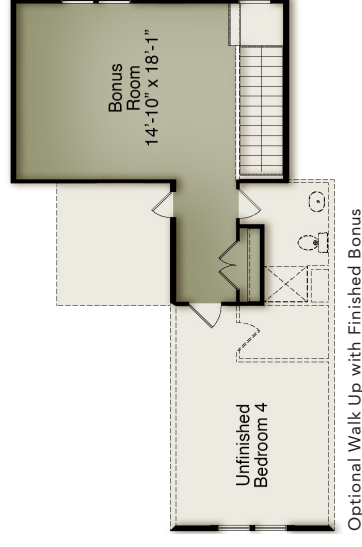

Coastal Craftsman

Modern Farmhouse

Stick

Screened Patio
16'-6" x 10'-0"

Optional Screened Patio w/
Exterior Fireplace

Two Car
Garage
20'-7" x 21'-1"

Sideload Garage
w/ 3rd Car

Modern Farmhouse
& Stick Elevation

Coastal Craftsman
Elevation

Optional Sliding
Glass Door at Family

Stairs with
Optional Walk Up

Optional Dual
Vanity

Unfinished Walk Up

Optional Walk Up with Finished Bonus

Optional Walk Up with Finished Bonus &
Finished Bed/Bath

Second Floor

First Floor