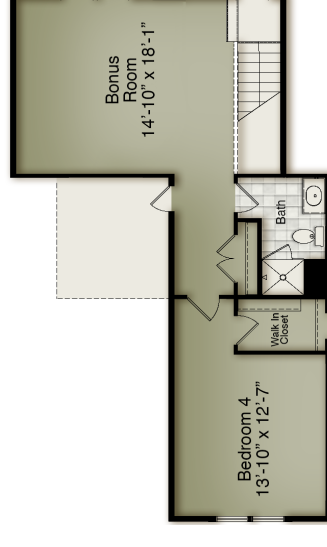

Coastal Craftsman

Modern Farmhouse

Stick

Screened Patio
16'-6" x 10'-0"

Optional Screened Patio w/
Exterior Fireplace

Two Car
Garage
20'-7" x 21'-1"

Sideload Garage
w/ 3rd Car

Modern Farmhouse
& Stick Elevation

Coastal Craftsman
Elevation

Optional Sliding
Glass Door at Family

Stairs with
Optional Walk Up

Optional Dual
Vanity

Unfinished Walk Up

Optional Walk Up with Finished Bonus

Optional Walk Up with Finished Bonus &
Finished Bed/Bath

Second Floor

First Floor