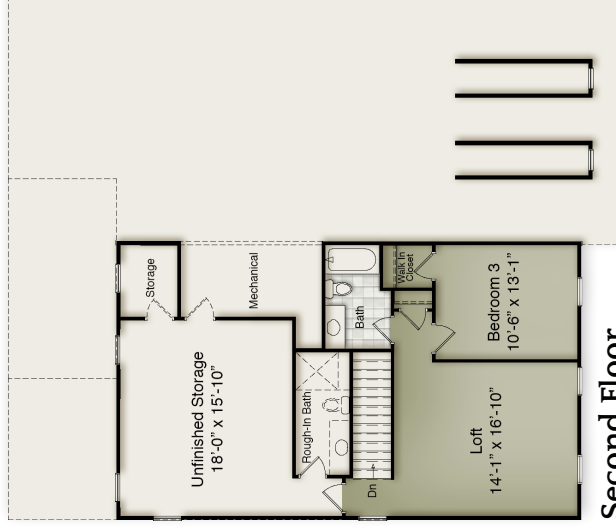

The Holden

Opt Screened Porch

Opt Bedroom 4

First Floor

Second Floor

AVALYNN

Wake Forest: Off of Thompson Mill Road, Near Jenkins Road
 919.926.5503 | Avalyn@FMBnewhomes.com | www.AvalynNC.com

Builder reserves the right to make substitutions in products and materials of equal or greater value. All items are subject to change without notice. 10/18