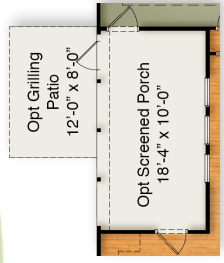

The Holden

Opt Screened Porch

Opt Bedroom 4

First Floor

Second Floor

AVALYNN

Wake Forest: Off of Thompson Mill Road, Near Jenkins Road
 919.926.5503 | Avalyn@FMBnewhomes.com | www.AvalynNC.com

Builder reserves the right to make substitutions in products and materials of equal or greater value. All items are subject to change without notice. 10/18