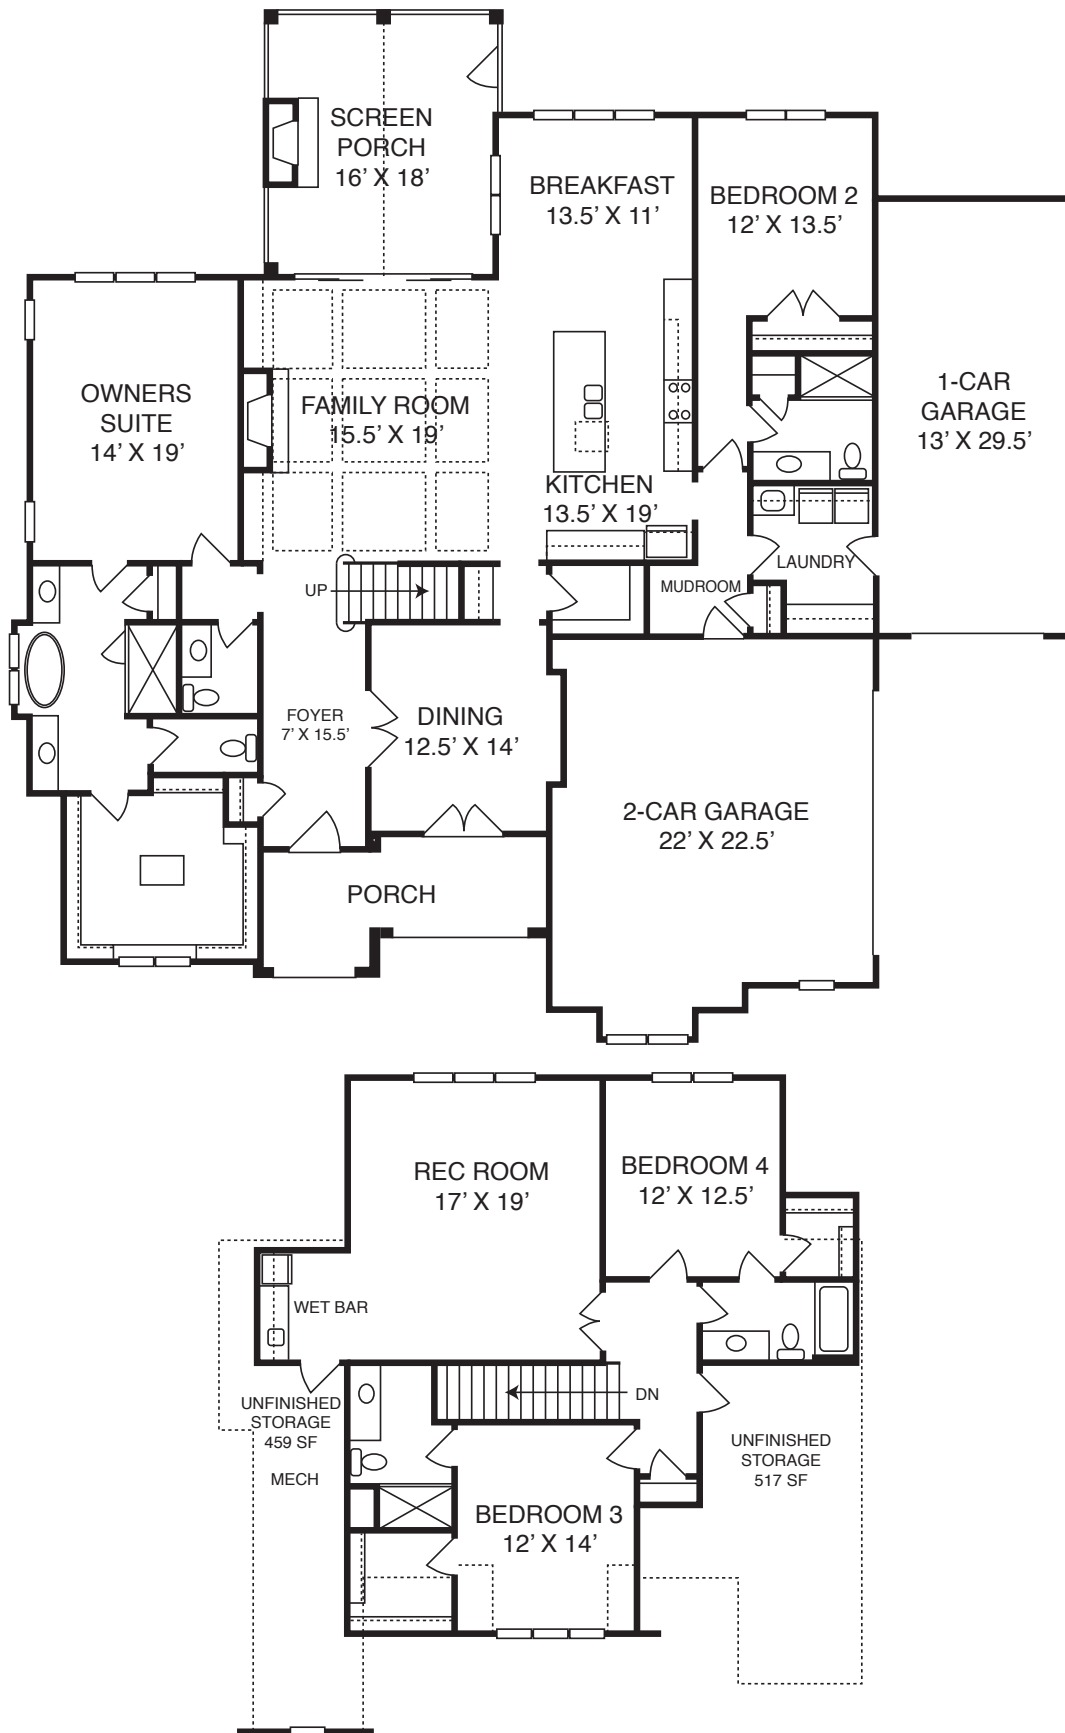

SEAFORTH LANDING

Poythress Construction

Homesite 35 – 39 Lakes Edge Lane

4 BDR | 4.5 BA | 3479 SF
1.8 Acre Homesite
1st Floor Private Owner's Retreat
1st Floor Guest Suite
Rear Screened Porch
3 Car Garage