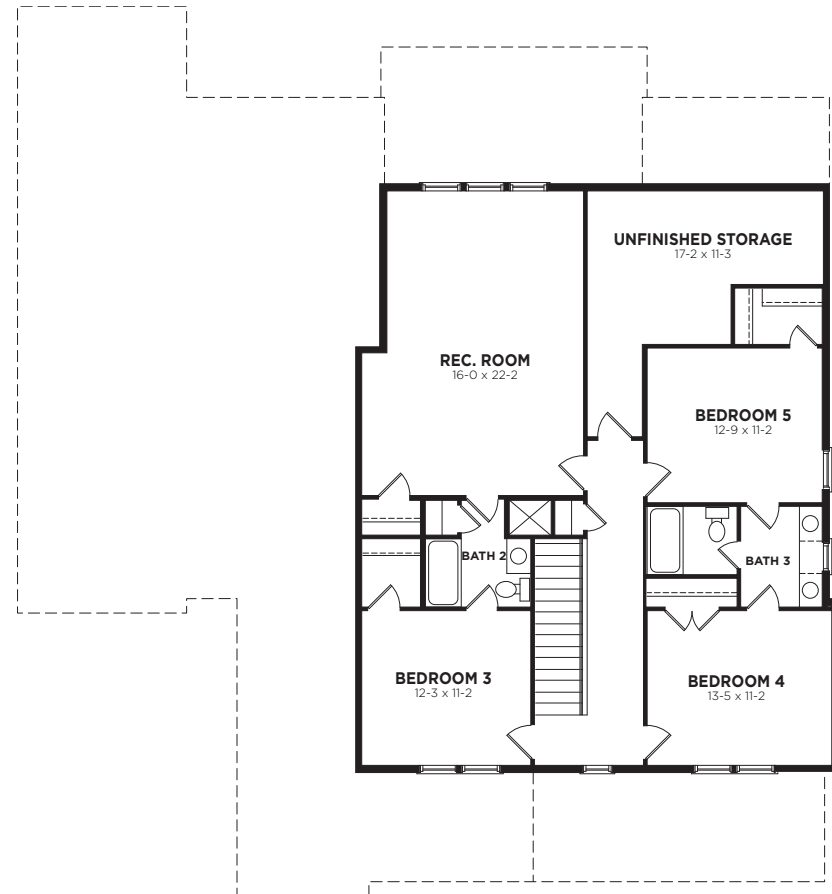

SAUSSY BURBANK
BEAUTIFUL - TIMELESS - CRAFTSMANSHIP

MIDDLETON B

5 Bedroom / 3.5 Bath
Total Available Heated SF: 3411

3456-B

All plans, dimensions, details, and renderings are approximate and subject to change. Illustration may not represent finished details.

SAUSSY BURBANK

BEAUTIFUL - TIMELESS - CRAFTSMANSHIP

MIDDLETON B

5 Bedroom / 3.5 Bath
Total Available Heated SF: 3411

FIRST FLOOR

SECOND FLOOR

kdkdesign

All plans, dimensions, details, and renderings are approximate and subject to change. Illustration may not represent finished details. 5/2019