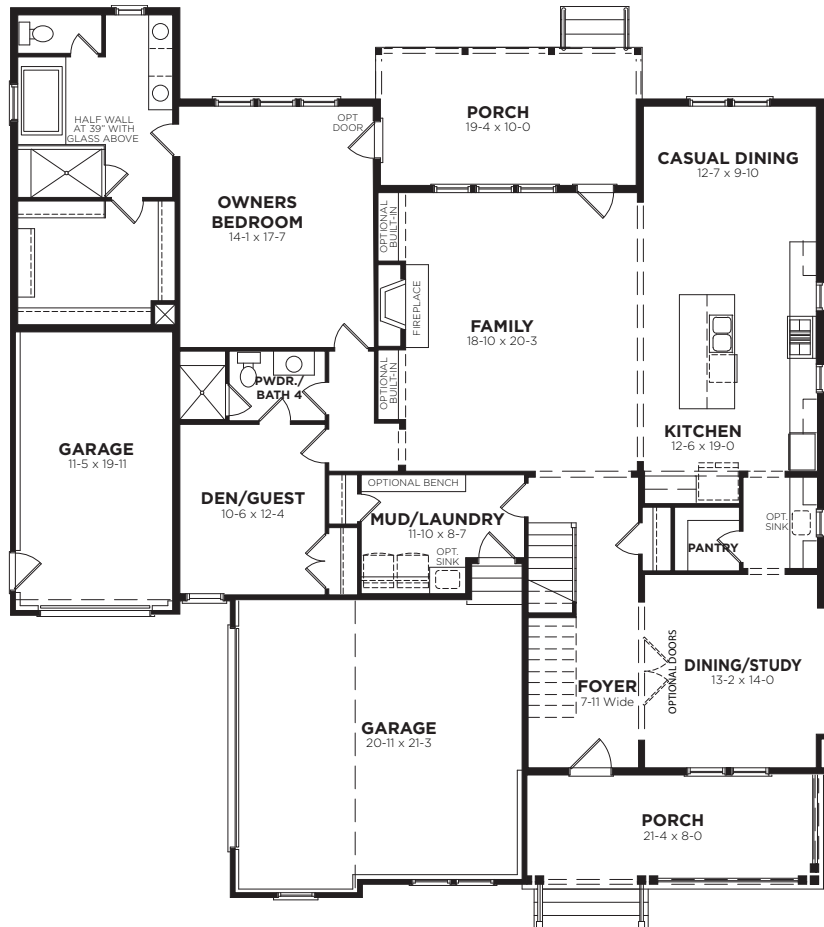

SAUSSY BURBANK
BEAUTIFUL - TIMELESS - CRAFTSMANSHIP

MIDDLETON B

5 Bedroom / 3.5 Bath
Total Available Heated SF: 3411

3456-B

All plans, dimensions, details, and renderings are approximate and subject to change. Illustration may not represent finished details.

SAUSSY BURBANK

BEAUTIFUL - TIMELESS - CRAFTSMANSHIP

MIDDLETON B

5 Bedroom / 3.5 Bath
Total Available Heated SF: 3411

FIRST FLOOR

SECOND FLOOR

kdkdesign

All plans, dimensions, details, and renderings are approximate and subject to change. Illustration may not represent finished details. 5/2019