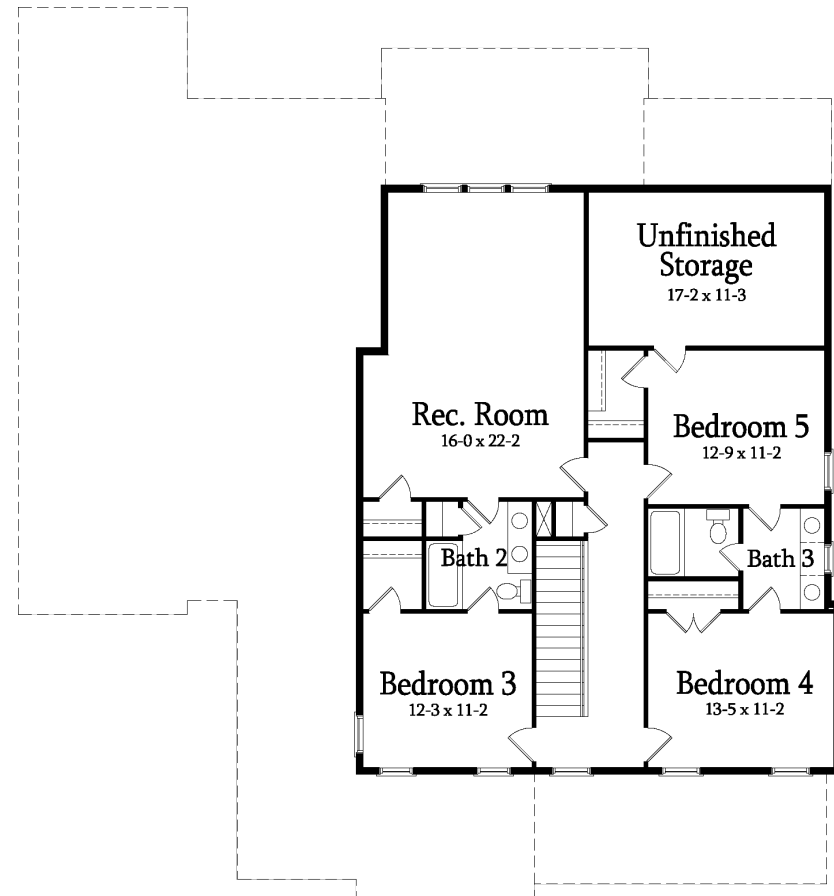

SAUSSY BURBANK  
BEAUTIFUL - TIMELESS - CRAFTSMANSHIP

MIDDLETON A

5 Bedroom / 4 Bath  
Total Available Heated SF: 3456

3456-A

*All plans, dimensions, details, and renderings are approximate and subject to change. Illustration may not represent finished details.*

# MIDDLETON A

5 Bedroom / 4 Bath  
Total Available Heated SF: 3456

FIRST FLOOR

SECOND FLOOR

kdkdesign

All plans, dimensions, details, and renderings are approximate and subject to change. Illustration may not represent finished details. 2/2018