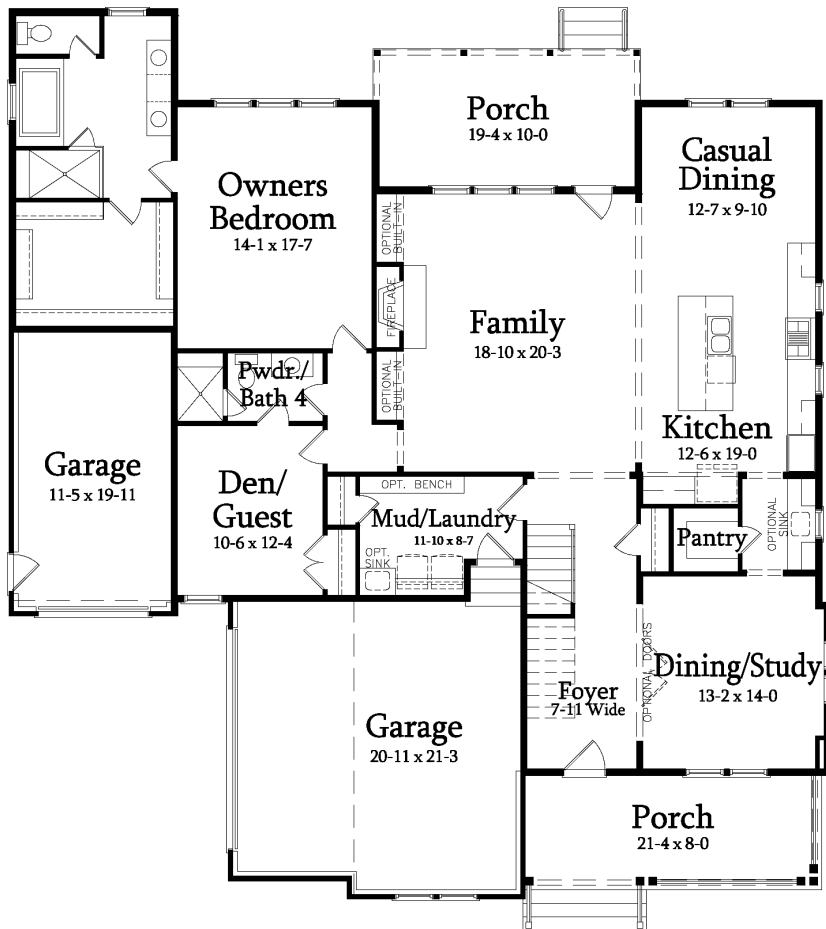

SAUSSY BURBANK  
BEAUTIFUL - TIMELESS - CRAFTSMANSHIP

MIDDLETON A

5 Bedroom / 4 Bath  
Total Available Heated SF: 3456

3456-A

*All plans, dimensions, details, and renderings are approximate and subject to change. Illustration may not represent finished details.*

# SAUSSY BURBANK

BEAUTIFUL - TIMELESS - CRAFTSMANSHIP

# MIDDLETON A

5 Bedroom / 4 Bath  
Total Available Heated SF: 3456

FIRST FLOOR

SECOND FLOOR

kdkdesign

All plans, dimensions, details, and renderings are approximate and subject to change. Illustration may not represent finished details. 2/2018