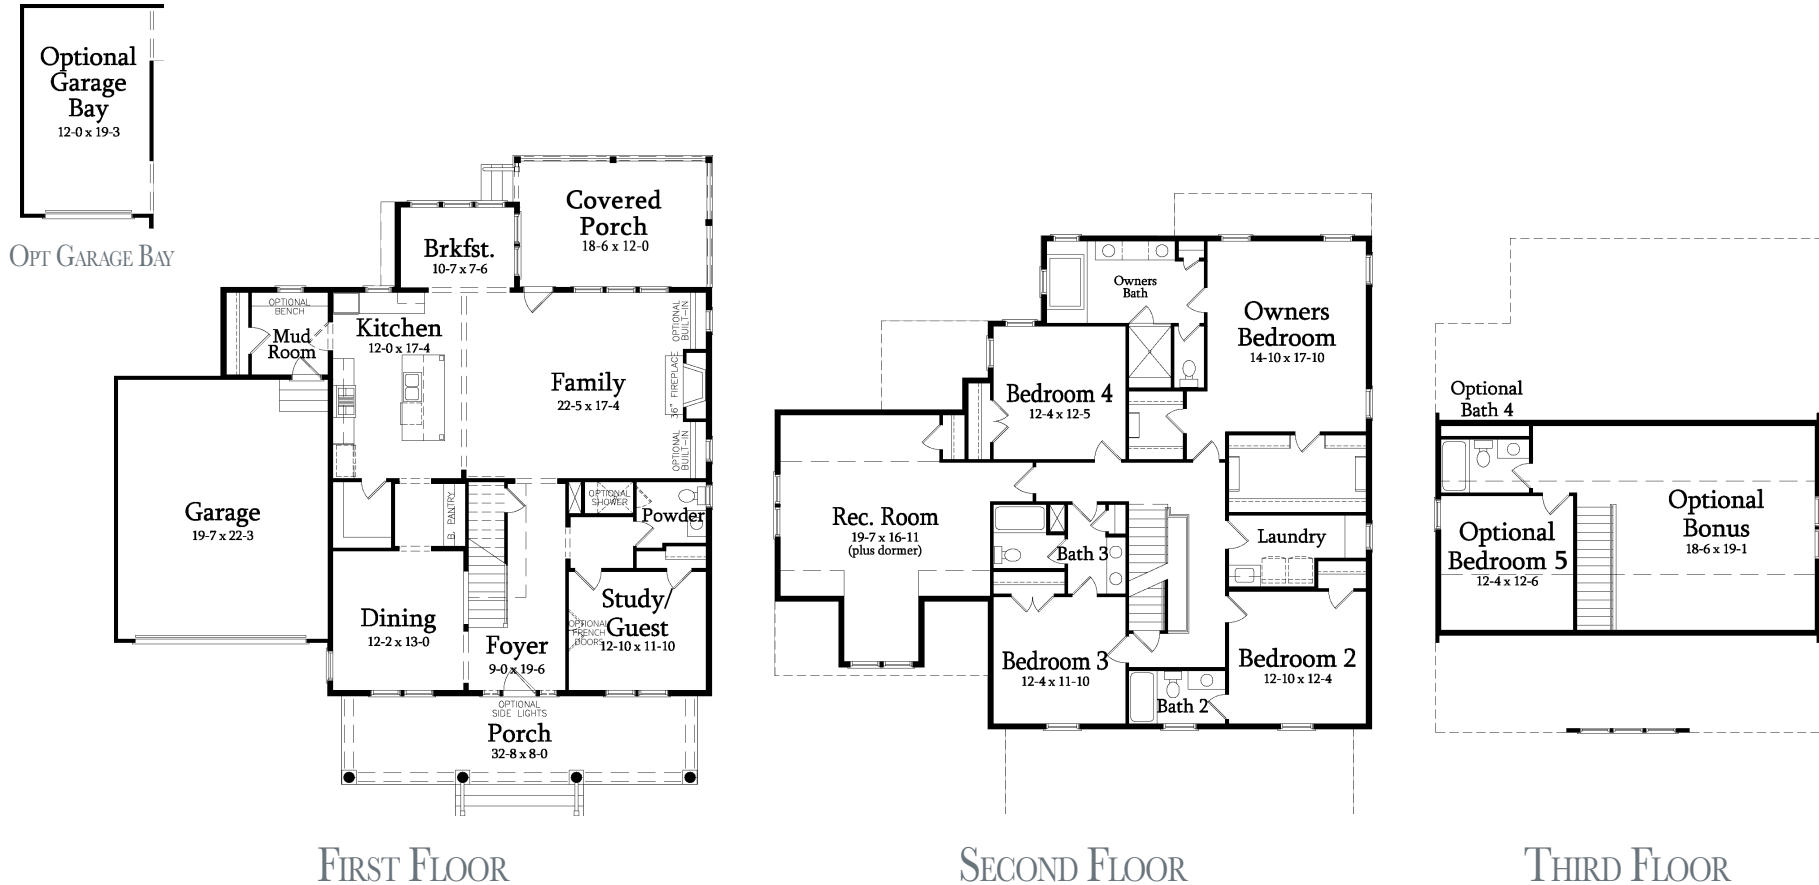

SAUSSY BURBANK
BEAUTIFUL - TIMELESS - CRAFTSMANSHIP

GILMORE B

4 Bedroom / 3.5 Bath / Finished Rec Room
Base Heated SF: 3546 / Opt 3rd Floor Bonus SF: 449 / Opt 3rd Floor Bedroom SF: 177
Opt 3rd Floor Bath SF: 47 / Total Available Heated SF: 4,19

3595-B

All plans, dimensions, details, and renderings are approximate and subject to change. Illustration may not represent finished details.

SAUSSY BURBANK

BEAUTIFUL - TIMELESS - CRAFTSMANSHIP

GILMORE B

4 Bedroom / 3.5 Bath / Finished Rec Room
Base Heated SF: 3546 / Opt 3rd Floor Bonus SF: 449
Opt 3rd Floor Bedroom SF: 177 / Opt 3rd Floor Bath SF: 47
Total Available Heated SF: 4,219

GILMORE C

4 Bedroom / 3.5 Bath / Finished Rec Room
Base Heated SF: 3546 / Opt 3rd Floor Bonus SF: 449 / Opt 3rd Floor Bedroom SF: 177
Opt 3rd Floor Bath SF: 47 / Total Available Heated SF: 4,219

3595-C

All plans, dimensions, details, and renderings are approximate and subject to change. Illustration may not represent finished details.

SAUSSY BURBANK

BEAUTIFUL - TIMELESS - CRAFTSMANSHIP

GILMORE C

4 Bedroom / 3.5 Bath / Finished Rec Room
Base Heated SF: 3546 / Opt 3rd Floor Bonus SF: 449
Opt 3rd Floor Bedroom SF: 177 / Opt 3rd Floor Bath SF: 47
Total Available Heated SF: 4,219