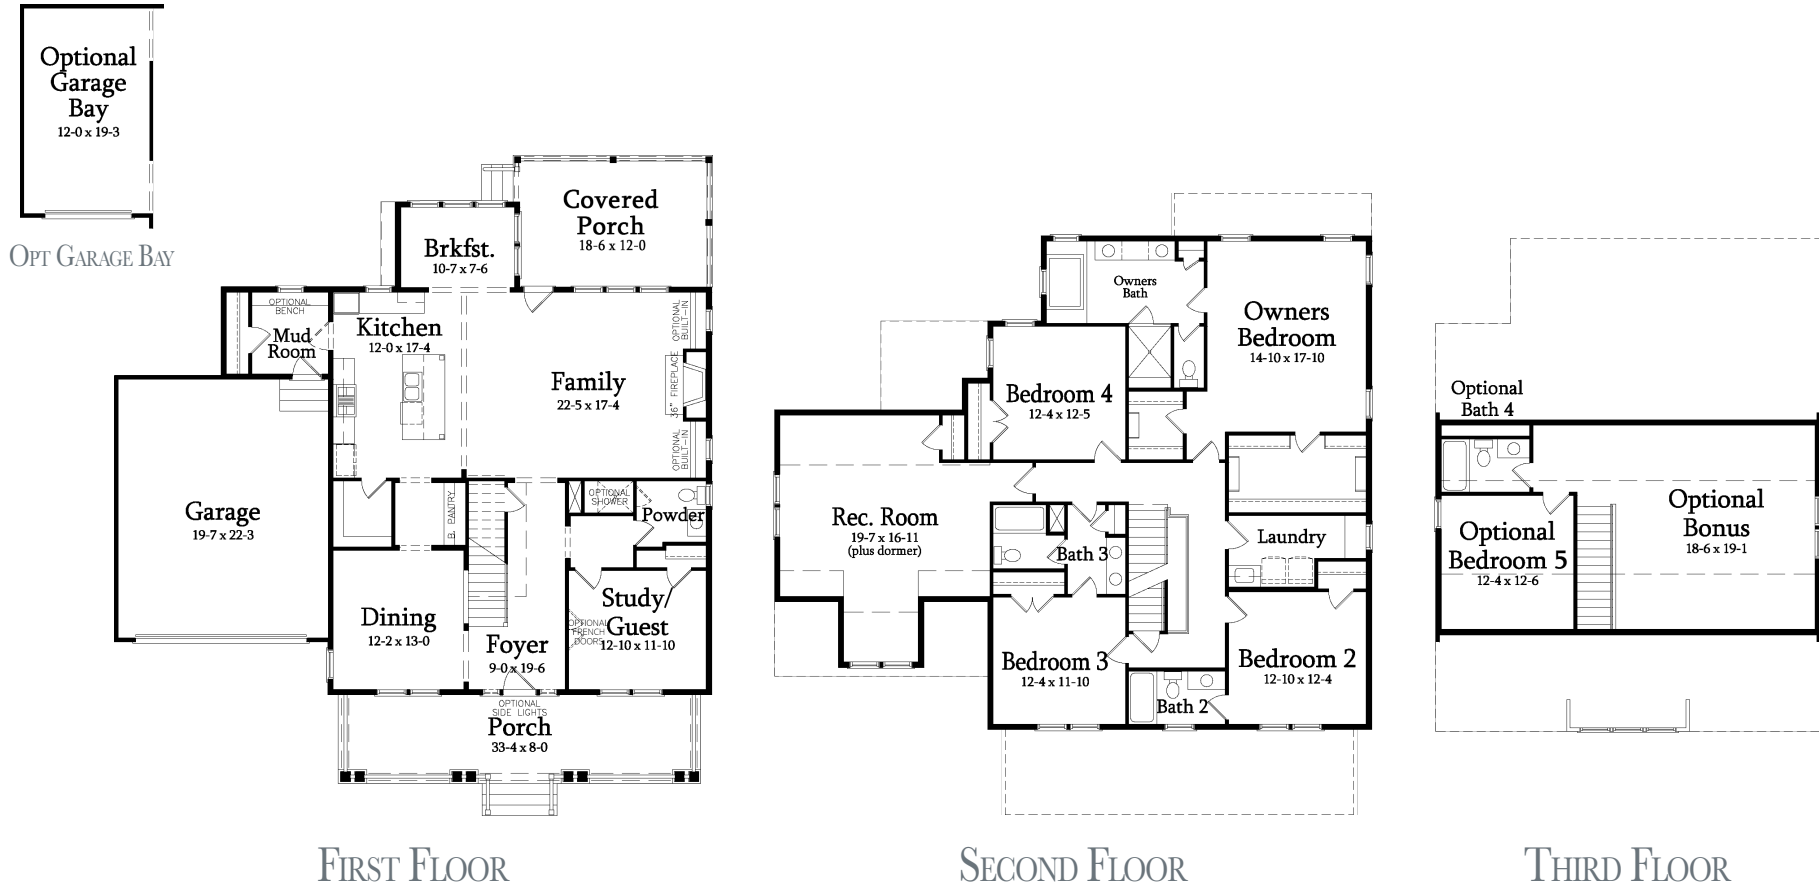

SAUSSY BURBANK
BEAUTIFUL - TIMELESS - CRAFTSMANSHIP

GILMORE B

4 Bedroom / 3.5 Bath / Finished Rec Room
Base Heated SF: 3546 / Opt 3rd Floor Bonus SF: 449 / Opt 3rd Floor Bedroom SF: 177
Opt 3rd Floor Bath SF: 47 / Total Available Heated SF: 4,19

3595-B

All plans, dimensions, details, and renderings are approximate and subject to change. Illustration may not represent finished details.

SAUSSY BURBANK

BEAUTIFUL - TIMELESS - CRAFTSMANSHIP

GILMORE B

4 Bedroom / 3.5 Bath / Finished Rec Room
Base Heated SF: 3546 / Opt 3rd Floor Bonus SF: 449
Opt 3rd Floor Bedroom SF: 177 / Opt 3rd Floor Bath SF: 47
Total Available Heated SF: 4,219

3595-B

kdkdesign

All plans, dimensions, details, and renderings are approximate and subject to change. Illustration may not represent finished details. 4/2017

SAUSSY BURBANK
BEAUTIFUL - TIMELESS - CRAFTSMANSHIP

GILMORE C

4 Bedroom / 3.5 Bath / Finished Rec Room
Base Heated SF: 3546 / Opt 3rd Floor Bonus SF: 449 / Opt 3rd Floor Bedroom SF: 177
Opt 3rd Floor Bath SF: 47 / Total Available Heated SF: 4,219

3595-C

All plans, dimensions, details, and renderings are approximate and subject to change. Illustration may not represent finished details.