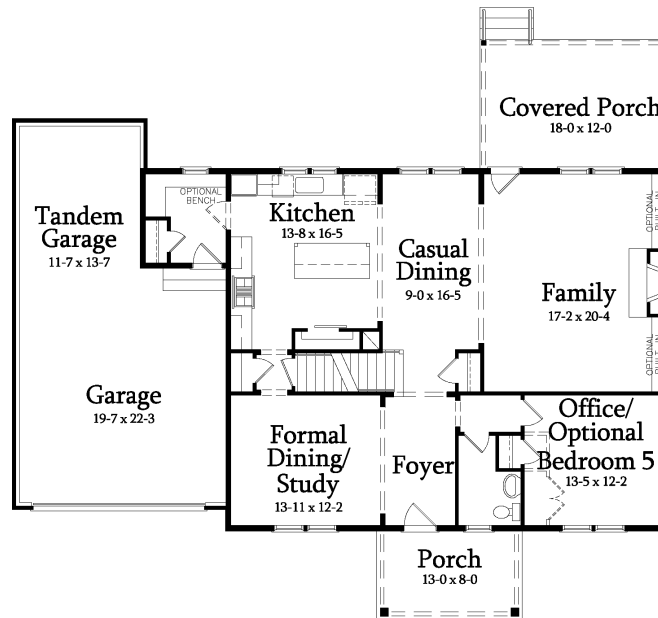

SAUSSY BURBANK  
BEAUTIFUL - TIMELESS - CRAFTSMANSHIP

BENSON A

4 Bedroom / 2.5 Bath / Base Heated SF: 3361  
Opt Attic Bonus SF: 521 / Opt Bath 3 SF: 45 / Opt Attic Bath 4 SF: 43 / Opt Basement SF: 1508  
Total Available Heated SF: 5478

# BENSON A

4 Bedroom / 2.5 Bath / Base Heated SF: 3361  
Opt Attic Bonus SF: 521 / Opt Bath 3 SF: 45  
Opt Attic Bath 4 SF: 43 / Opt Basement SF: 1508  
Total Available Heated SF: 5478

3323-A

kdkdesign

All plans, dimensions, details, and renderings are approximate and subject to change. Illustration may not represent finished details. 2/2018

## BENSON A

4 Bedroom / 2.5 Bath / Base Heated SF: 3361  
Opt Attic Bonus SF: 521 / Opt Bath 3 SF: 45  
Opt Attic Bath 4 SF: 43 / Opt Basement SF: 1508  
Total Available Heated SF: 5478

OPTIONAL BASEMENT