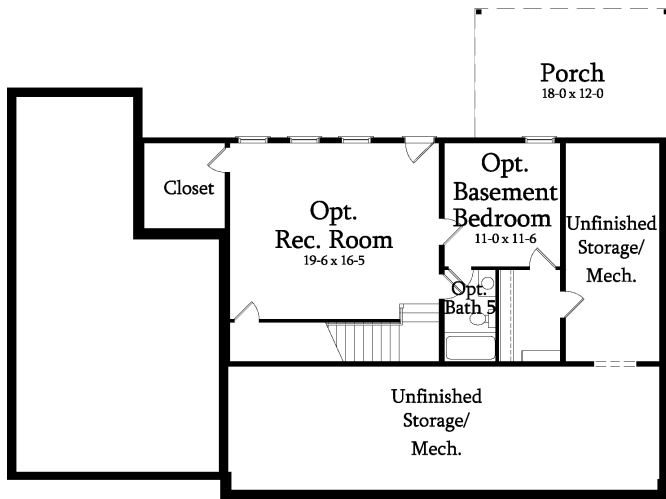

SAUSSY BURBANK

BEAUTIFUL - TIMELESS - CRAFTSMANSHIP

BENSON A

4 Bedroom / 2.5 Bath / Base Heated SF: 3361
Opt Attic Bonus SF: 521 / Opt Bath 3 SF: 45
Opt Attic Bath 4 SF: 43 / Opt Basement SF: 1508
Total Available Heated SF: 5478

OPTIONAL BASEMENT