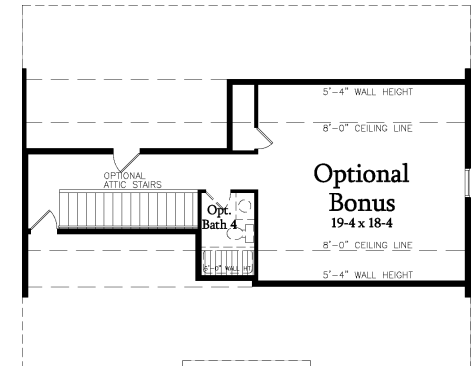

## BENSON A

4 Bedroom / 2.5 Bath / Base Heated SF: 3361  
Opt Attic Bonus SF: 521 / Opt Bath 3 SF: 45  
Opt Attic Bath 4 SF: 43 / Opt Basement SF: 1508  
Total Available Heated SF: 5478

OPTIONAL BASEMENT

OPTIONAL FIRST FLOOR WITH BASEMENT

OPTIONAL ATTIC

kdkdesign

All plans, dimensions, details, and renderings are approximate and subject to change. Illustration may not represent finished details. 2/2018

3323-A