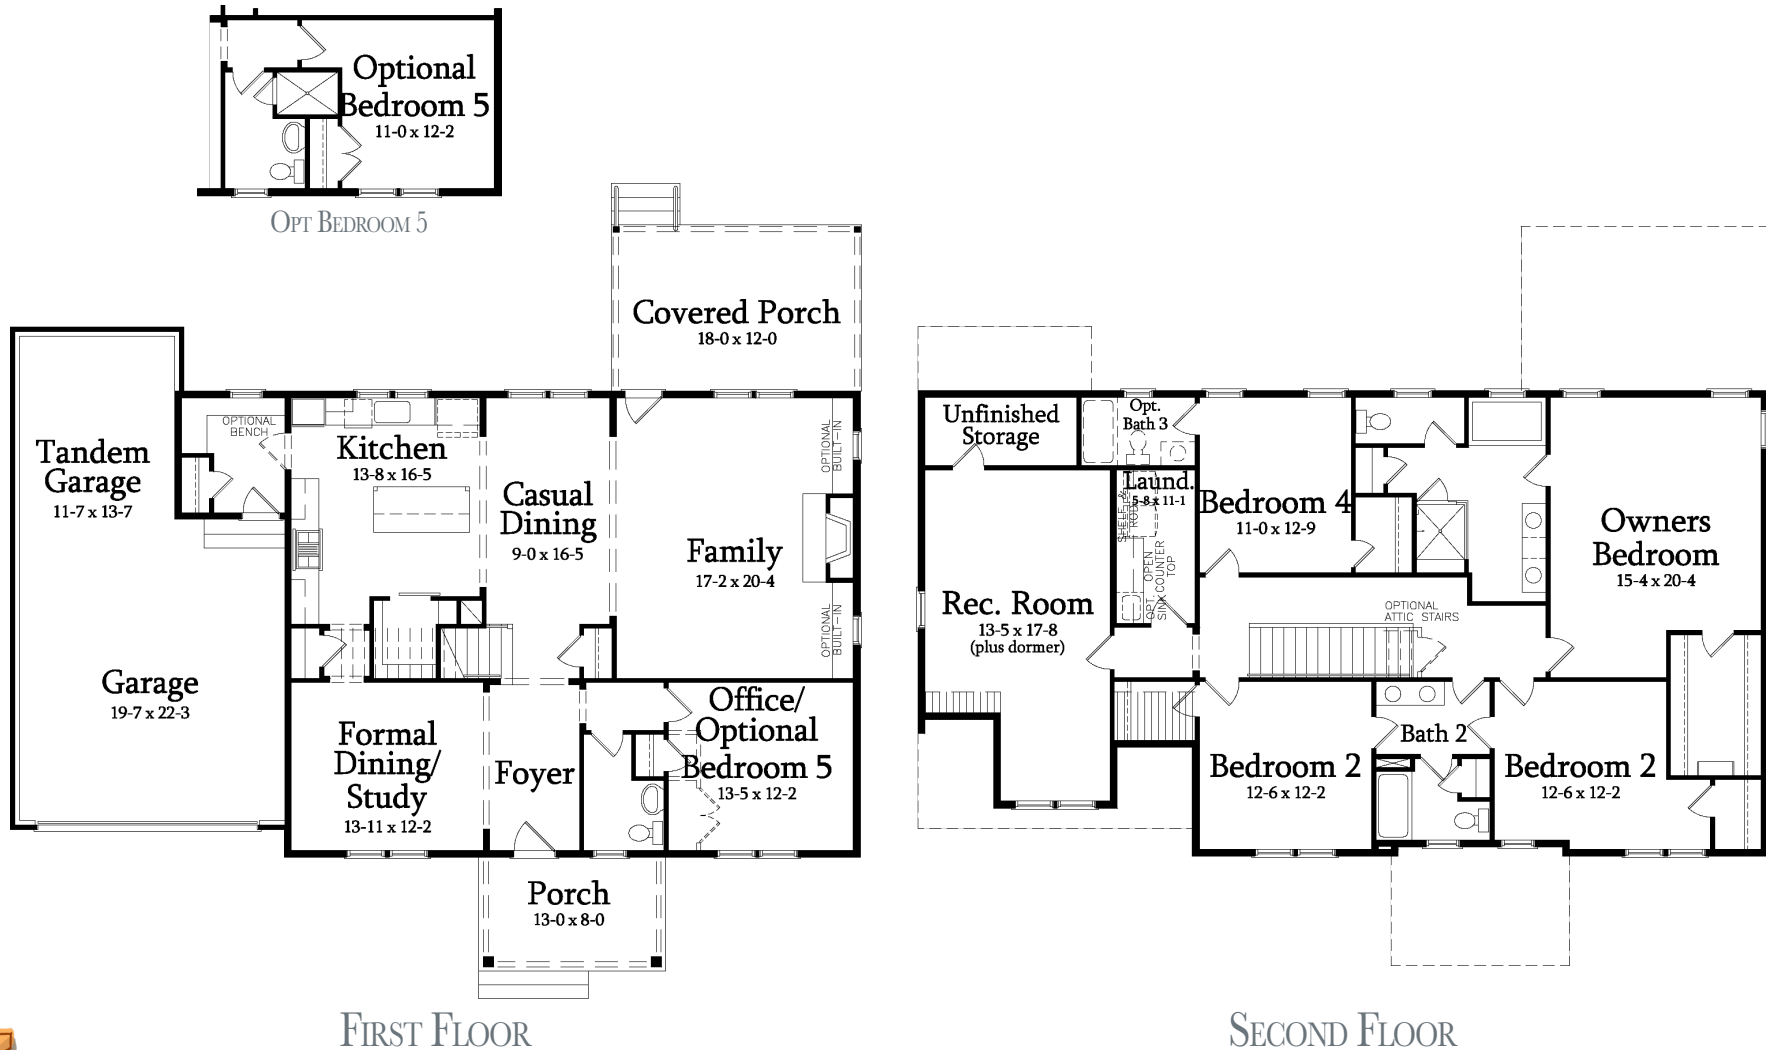

SAUSSY BURBANK  
BEAUTIFUL - TIMELESS - CRAFTSMANSHIP

BENSON A

4 Bedroom / 2.5 Bath / Base Heated SF: 3361  
Opt Attic Bonus SF: 521 / Opt Bath 3 SF: 45 / Opt Attic Bath 4 SF: 43 / Opt Basement SF: 1508  
Total Available Heated SF: 5478

3323-A

*All plans, dimensions, details, and renderings are approximate and subject to change. Illustration may not represent finished details.*

# BENSON A

4 Bedroom / 2.5 Bath / Base Heated SF: 3361  
Opt Attic Bonus SF: 521 / Opt Bath 3 SF: 45  
Opt Attic Bath 4 SF: 43 / Opt Basement SF: 1508  
Total Available Heated SF: 5478

3323-A

kdkdesign

All plans, dimensions, details, and renderings are approximate and subject to change. Illustration may not represent finished details. 2/2018